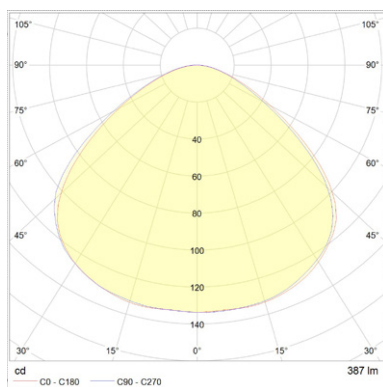

### DIMENSIONS

WIDTH 10 CM

DEPTH 14 CM

HEIGHT 22 CM

MAX. CLAMP MOUTH WIDTH 4 CM

## TEST SPECIFICATION OUTPUTS\*

FLUX (LUMENS)	CCT (KELVIN)	CRI (1-100)
470lm	2800K, warm white	80

\*Photometrics and the test specification shown is taken using the recommended LED bulb fitted in the production luminaire.

## PHOTOMETRICS