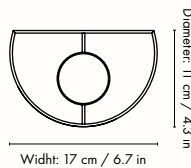

## Information

**Size:** H: 30 x W: 17 x D: 11 cm / H: 11.8 x W: 6.7 x D: 4.3 in

**Material:** Braided rattan. Inside: Iron structure

**Care:** Wipe with a damp cloth

**Info:** Light source: Max 12W LED. Light bulb and electrical cord not included. To find a corresponding electrical cord, please refer to the product fact sheet for Fabric Cords

## Measurements