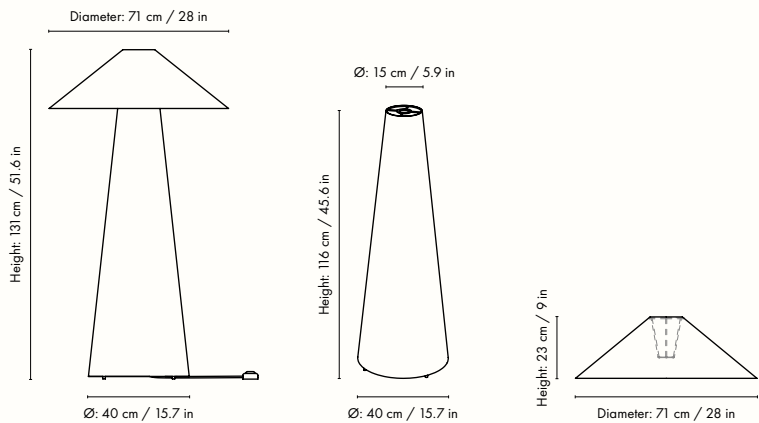

Measurements