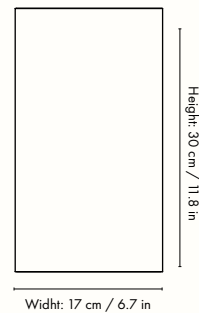

## Information

**Size:** H: 30 x W: 17 x D: 11 cm / H: 11.8 x W: 6.7 x D: 4.3 in

**Material:** Braided rattan. Inside: Iron structure

**Care:** Wipe with a damp cloth

**Info:** Light source: Max 12W LED. Light bulb and electrical cord not included. To find a corresponding electrical cord, please refer to the product fact sheet for Fabric Cords

## Measurements

### Information

**Size:** Ø: 90 x H: 21 cm / Ø: 35.4 x H: 8.3 in  
**Material:** Braided rattan. Inside: Iron structure  
**Care:** Wipe with a damp cloth  
**Info:** Light source: Max 12W LED. Light bulb and electrical cord not included. To find a corresponding electrical cord, please refer to the product fact sheet for Fabric Cords  
**Country of origin:** Indonesia  
**Net weight:** 1.2 kg  
**Packsize:** 1  
**Attention:** This is a hand braided item, small variations in colour and shape may occur