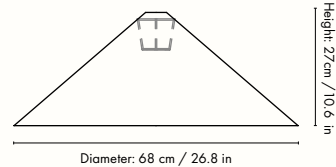

### Information

**Size:** Ø: 68 x H: 27 cm / Ø: 26.8 x H: 10.6 in

**Material:** Braided rattan. Inside: Iron structure

**Care:** Wipe with a damp cloth

**Info:** Light source: Max 12W LED. Light bulb and electrical cord not included. To find a corresponding electrical cord, please refer to the product fact sheet for Fabric Cords

### Measurements