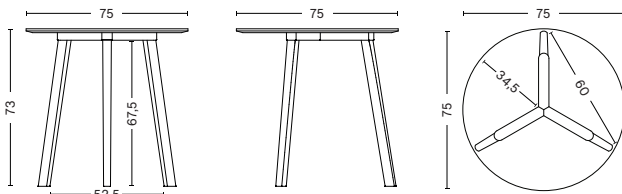

CPH DEUX 220

PRODUCT FACT SHEET

CPH DEUX 220

DESIGN BY RONAN & ERWAN BOURULLEC, 2012

Part of the Copenhagen range designed by Ronan and Erwan Bouroullec, the CPH Deux 220 Table shares the same uncluttered profile and strong identity that are consistent with the rest of the collection. This variant features a round tabletop that softens the engineered expression, making it equally suitable for intimate meetings and larger, café-like environments, with an ability to blend into private homes as well as public spaces. The table comes in two different sizes with a solid beech or oak frame in various finishes, and the plywood tabletop has different Nanolaminate colour options. Tables with four legs are EU-ecolabelled and made from FSC-certified wood with a water-based lacquer.

DIMENSIONS

DIAMETER 75 CM | 29.53"
HEIGHT 73 CM | 28.74"

DIAMETER 98 CM | 38.58"
HEIGHT 73 CM | 28.74"

MATERIALS

TABLETOP

18 mm plywood tabletop with nanolaminate.
1 mm laminate.

FRAME

Solid wooden legs in oak or beech. Featuring non-visible integrated screw-in adjustable feet that can be extended up to 12 mm to make the table level on uneven surfaces. The screws are only integrated on the four-legged tables.

CONSTRUCTION

Solid wood leg construction must be mounted with screws to the tabletop. Tabletop in plywood with 10 mm straight and approximately 30 mm bevelled edge. Requires assembly.

COUNTRY OF ORIGIN

Denmark