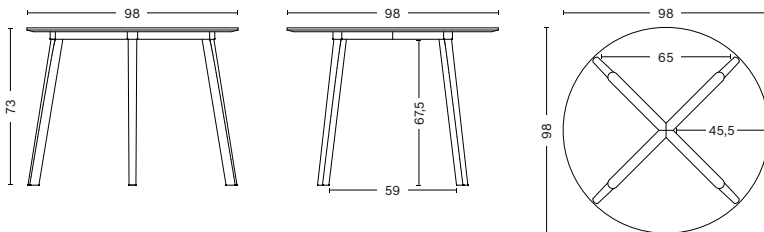

CPH DEUX 220

PRODUCT FACT SHEET

CPH DEUX 220

DESIGN BY RONAN & ERWAN BOURULLEC, 2012

Part of the Copenhagen range designed by Ronan and Erwan Bouroullec, the CPH Deux 220 Table shares the same uncluttered profile and strong identity that are consistent with the rest of the collection. This variant features a round tabletop that softens the engineered expression, making it equally suitable for intimate meetings and larger, café-like environments, with an ability to blend into private homes as well as public spaces. The table comes in two different sizes with a solid beech or oak frame in various finishes, and the plywood tabletop has different Nanolaminate colour options. Tables with four legs are EU-ecolabelled and made from FSC-certified wood with a water-based lacquer.

DIMENSIONS

DIAMETER 75 CM | 29.53"
HEIGHT 73 CM | 28.74"

DIAMETER 98 CM | 38.58"
HEIGHT 73 CM | 28.74"

MATERIALS

TABLETOP

18 mm plywood tabletop with nanolaminate.
1 mm laminate.

FRAME

Solid wooden legs in oak or beech. Featuring non-visible integrated screw-in adjustable feet that can be extended up to 12 mm to make the table level on uneven surfaces. The screws are only integrated on the four-legged tables.

CONSTRUCTION

Solid wood leg construction must be mounted with screws to the tabletop. Tabletop in plywood with 10 mm straight and approximately 30 mm bevelled edge. Requires assembly.

COUNTRY OF ORIGIN

Denmark