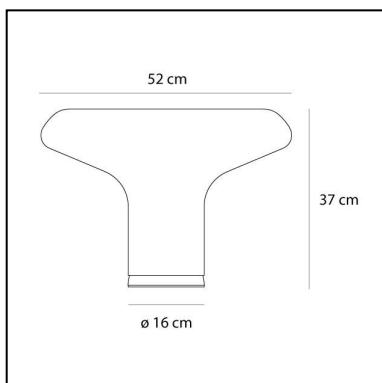

Lesbo

Angelo Mangiarotti

IP20    

LUMINAIRE *

- Watt: **15W**
- Voltage: **220V-240V**
- Delivered lumen output: **1180lm**
- Dimmer Typology: **Microswitch Dimmer**

* Photometric data may vary depending on the source installed.
Light measurements are provided in relative form and technical lighting calculations may be updated according to the effective source used.

FEATURES

- Product Code: **0054010A**
- Colour: **Transparent**
- Installation: **Table**
- Material: **blown glass, aluminum**
- Series: **Design Collection, Modern Classic**
- Environment: **Indoor**
- Area contract: **Residential**
- Emission: **Diffused**
- design by: **Angelo Mangiarotti**

DIMENSIONS

- Height: **370 mm**
- Diameter: **520 mm**
- Base Diameter: **160 mm**
- Impact Resistance: **N/D**
- Glow Wire Test: **N/D°**

SOURCES NOT INCLUDED

- Category: **LED RETROFIT**
- Number: **1**
- Watt: **15W**
- Socket: **E27**