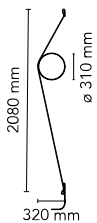

Wirering Grey

by Formafantasma , 2018

Indirect light wall lighting device with body in calendered, extruded aluminium with galvanised or varnished finish. The special tangent cable, in coloured rubber, provides the power. The cable is fixed to the wall with ABS joints in the same finish as the ring. Dimming via switch pedal on the cable. Power supply on adapter with interchangeable plugs. Useful cable length is 2.5 metres.

Mounting	Wall
Environment	Indoor
Weight	(ring 0,235kg + cable 0,710kg) = 0,945 Kg
Light sources available	180 x 180 LED 16W 2700K 1300lm CRI90 [i] DIMMER
Emergency	Without
Switching	no
Power	16W
Battery	No
Supply included	Yes

Cord Length	2,5m mm
Materials	Aluminum

Colors	<ul style="list-style-type: none"> <input type="radio"/> 9513009 - Grey cable/White ring <input type="radio"/> 9513020 - Grey cable/Grey ring <input type="radio"/> 9513030 - Grey cable/Black ring <input type="radio"/> F9513034 - Grey cable/Pink ring <input type="radio"/> 9513044 - Grey cable/Gold ring
--------	---