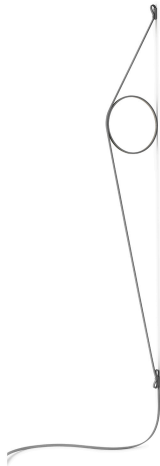

Wirering Grey

by Formafantasma , 2018

Indirect light wall lighting device with body in calendered, extruded aluminium with galvanised or varnished finish. The special tangent cable, in coloured rubber, provides the power. The cable is fixed to the wall with ABS joints in the same finish as the ring. Dimming via switch pedal on the cable. Power supply on adapter with interchangeable plugs. Useful cable length is 2.5 metres.

Mounting	Wall
Environment	Indoor
Weight	(ring 0,235kg + cable 0,710kg) = 0,945 Kg
Light sources available	180 x 180 LED 16W 2700K 1300lm CRI90 [i] DIMMER
Emergency	Without
Switching	no
Power	16W
Battery	No
Supply included	Yes

Cord Length	2,5m mm
Materials	Aluminum

Colors	<ul style="list-style-type: none"> <input type="radio"/> 9513009 - Grey cable/White ring <input type="radio"/> 9513020 - Grey cable/Grey ring <input type="radio"/> 9513030 - Grey cable/Black ring <input type="radio"/> F9513034 - Grey cable/Pink ring <input type="radio"/> 9513044 - Grey cable/Gold ring
--------	---