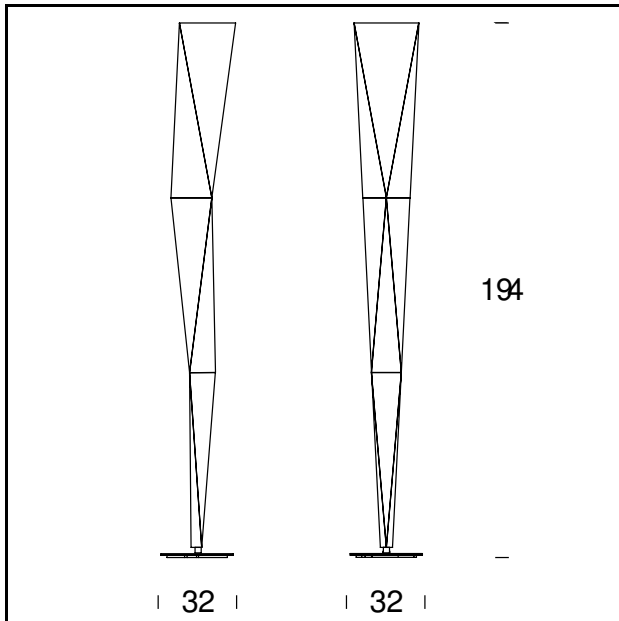

**MODEL NAME:** Vertigo

**CODE:** 5531

**DIMENSIONS:** Ø 32 x 194 cm

**MATERIALS:** Metal

### CERTIFICATIONS AND SYMBOLS:

CE EAC IP20 *Classe II*

**MODEL NAME:** Vertigo

**CODE:** 5531..

**DIMENSIONS:** Ø 32 x 194 cm

**MATERIALS:** Metal

#### CERTIFICATIONS AND SYMBOLS:

**MODEL NAME:** Vertigo Led

**CODE:** 4291

**DIMENSIONS:** Ø 32 x 194 cm

**MATERIALS:** Metal

#### **CERTIFICATIONS AND SYMBOLS:**

CE EAC IP20 *Classe II* 

**MODEL NAME:** Vertigo Led

**CODE:** 4291..

**DIMENSIONS:** Ø 32 x 194 cm

**MATERIALS:** Metal