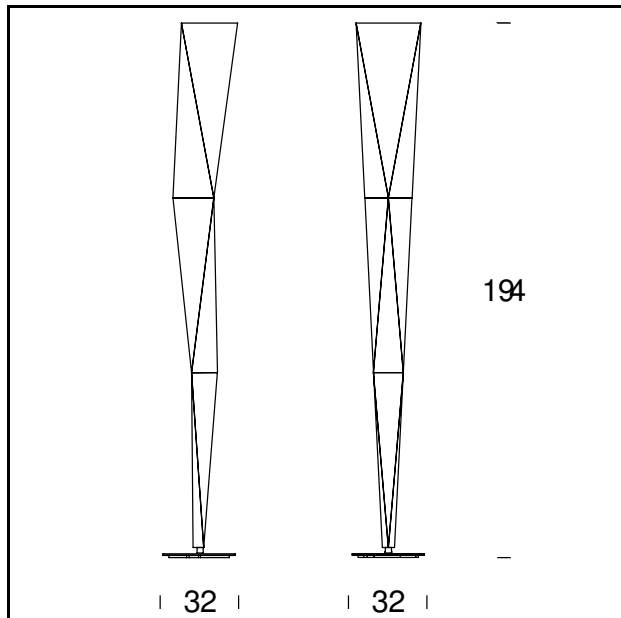

# VERTIGO

Marco Acerbis, 2005

This indirect light floor lamp with its distinctive sharp corners and edges is the result of folding a fine sheet of aluminum. The structure is mounted on a steel base and can be rotated 320°.

## TECHNICAL SHEET

Indirect beam floor lamp with dimmer. Folded mirror-polished aluminum sheet frame, white or black finish. Steel base in matteblack finish. The frame rotates 320° horizontally. Black power cable, dimmer and plug.

**MODEL NAME:** Vertigo

**CODE:** 5531

**DIMENSIONS:** Ø 32 x 194 cm

**MATERIALS:** Metal

#### CERTIFICATIONS AND SYMBOLS:

**MODEL NAME:** Vertigo Led

**CODE:** 4291

**DIMENSIONS:** Ø 32 x 194 cm

**MATERIALS:** Metal