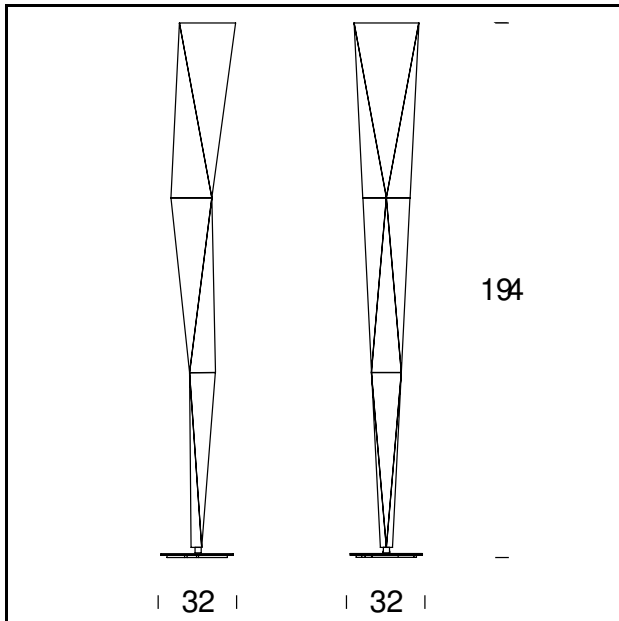

# VERTIGO

Marco Acerbis, 2005

This indirect light floor lamp with its distinctive sharp corners and edges is the result of folding a fine sheet of aluminum. The structure is mounted on a steel base and can be rotated 320°.

**MODEL NAME:** Vertigo

**CODE:** 5531

**DIMENSIONS:** Ø 32 x 194 cm

**MATERIALS:** Metal

### CERTIFICATIONS AND SYMBOLS:

CE EAC IP20 *Classe II*

**MODEL NAME:** Vertigo

**CODE:** 5531..

**DIMENSIONS:** Ø 32 x 194 cm

**MATERIALS:** Metal

#### CERTIFICATIONS AND SYMBOLS:

**MODEL NAME:** Vertigo Led

**CODE:** 4291

**DIMENSIONS:** Ø 32 x 194 cm

**MATERIALS:** Metal