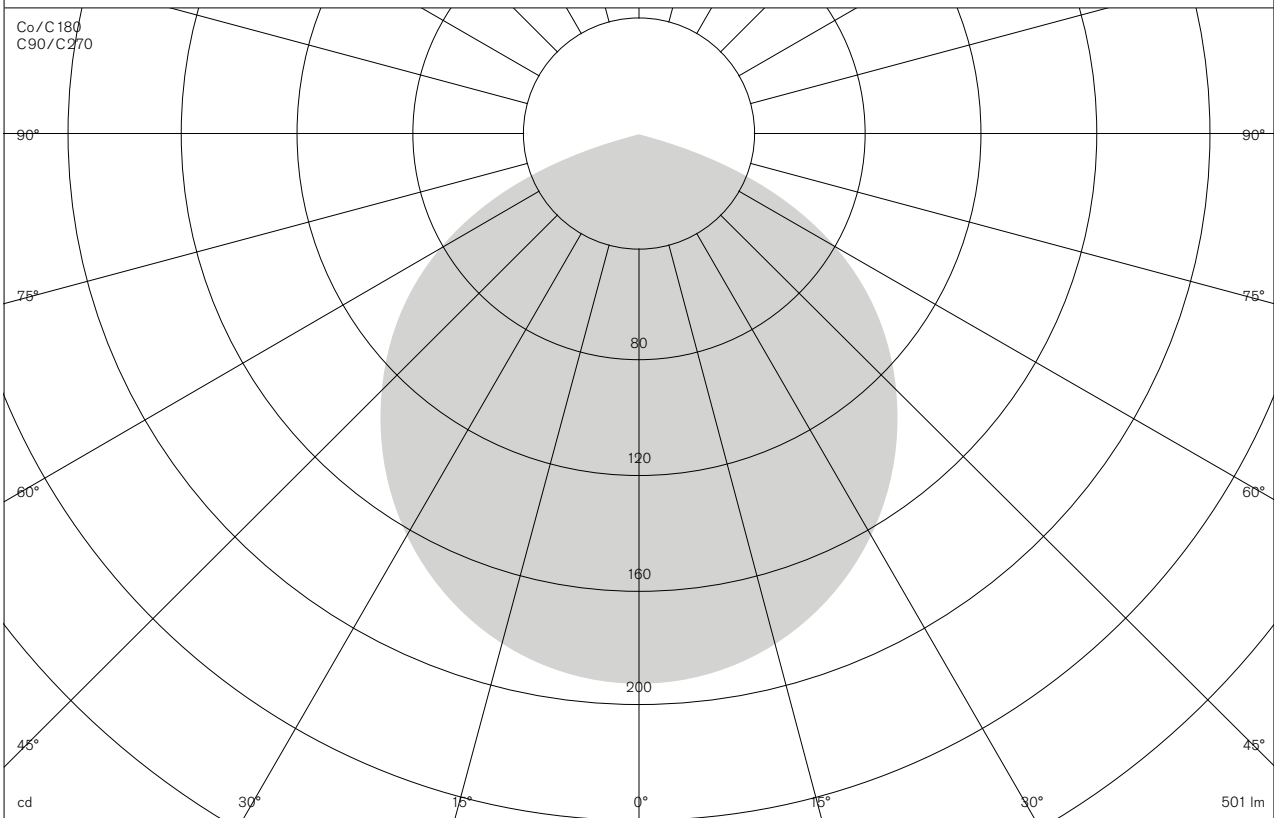

Isolux

Shade 40 cm above measuring surface
E-max 1550 lux

Luminous intensity distribution (polar)

Co / C180
C90 / C270

Product name	w 127 winkel b1	w 127 winkel c1	w 127 winkel p1						
Dimensions (mm)									
Model	Table lamp – one arm	Table lamp – one arm	Table lamp – one arm						
Mounting	Base	Clamp	Pin – integrated (cut-out Ø 12mm)						
Material	Solid fiberglass reinforced biopolyamide	Solid fiberglass reinforced biopolyamide	Solid fiberglass reinforced biopolyamide						
Cord length	200 cm	200 cm	200 cm						
Light source	Integrated LED – included	Integrated LED – included	Integrated LED – included						
Watt	8 W	8 W	8 W						
Lumen	1050	1050	1050						
Lumen/W	131	131	131						
Colour temperature	3000 K	3000 K	3000 K						
Colour rendering	CRI 97, GAI 80	CRI 97, GAI 80	CRI 97, GAI 80						
Max colour variation	3 SDCM	3 SDCM	3 SDCM						
Frequency	20,000 Hz	20,000 Hz	20,000 Hz						
Light source life expectancy	50.000 h	50.000 h	50.000 h						
Light control	Dimmable – timer 9 h	Dimmable – timer 9 h	Dimmable – timer 9 h						
Energy class	A+	A+	A+						
Packaging dimensions	L54 x W38 x H10 cm (0.02 m³)	L54 x W38 x H10 cm (0.02 m³)	L54 x W38 x H10 cm (0.02 m³)						
Packaging weight	5 kg	2 kg	2 kg						
	Colour	EAN code	Art. no.	Colour	EAN code	Art. no.	Colour	EAN code	Art. no.
	White	7330492006116	127B102.2	White	7330492006154	127C102.2	White	7330492006192	127P102.2
	Grey	7330492006123	127B104.2	Grey	7330492006161	127C104.2	Grey	7330492006208	127P104.2
	Black	7330492006130	127B105.2	Black	7330492006178	127C105.2	Black	7330492006215	127P105.2
	Red	7330492006147	127B108.2	Red	7330492006185	127C108.2	Red	7330492006222	127P108.2