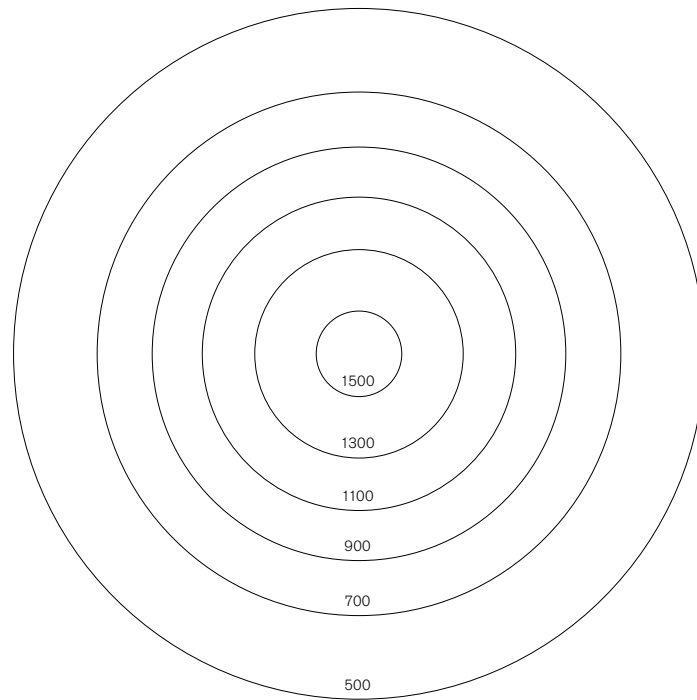

Isolux

Shade 40 cm above measuring surface
E-max 1550 lux

Luminous intensity distribution (polar)

Co / C180
C90 / C270

Product name	w 127 winkel b1	w 127 winkel c1	w 127 winkel p1						
Dimensions (mm)									
Model	Table lamp – one arm	Table lamp – one arm	Table lamp – one arm						
Mounting	Base	Clamp	Pin – integrated (cut-out Ø 12mm)						
Material	Solid fiberglass reinforced biopolyamide	Solid fiberglass reinforced biopolyamide	Solid fiberglass reinforced biopolyamide						
Cord length	200 cm	200 cm	200 cm						
Light source	Integrated LED – included	Integrated LED – included	Integrated LED – included						
Watt	8 W	8 W	8 W						
Lumen	1050	1050	1050						
Lumen/W	131	131	131						
Colour temperature	3000 K	3000 K	3000 K						
Colour rendering	CRI 97, GAI 80	CRI 97, GAI 80	CRI 97, GAI 80						
Max colour variation	3 SDCM	3 SDCM	3 SDCM						
Frequency	20,000 Hz	20,000 Hz	20,000 Hz						
Light source life expectancy	50.000 h	50.000 h	50.000 h						
Light control	Dimmable – timer 9 h	Dimmable – timer 9 h	Dimmable – timer 9 h						
Energy class	A+	A+	A+						
Packaging dimensions	L54 x W38 x H10 cm (0.02 m³)	L54 x W38 x H10 cm (0.02 m³)	L54 x W38 x H10 cm (0.02 m³)						
Packaging weight	5 kg	2 kg	2 kg						
	Colour	EAN code	Art. no.	Colour	EAN code	Art. no.	Colour	EAN code	Art. no.
	White	7330492006116	127B102.2	White	7330492006154	127C102.2	White	7330492006192	127P102.2
	Grey	7330492006123	127B104.2	Grey	7330492006161	127C104.2	Grey	7330492006208	127P104.2
	Black	7330492006130	127B105.2	Black	7330492006178	127C105.2	Black	7330492006215	127P105.2
	Red	7330492006147	127B108.2	Red	7330492006185	127C108.2	Red	7330492006222	127P108.2