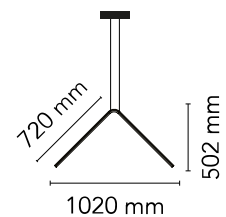

FLOS

■ F0405030 Black

Arrangements Broken Line

Designed by Michael Anastassiades, 2018

29W - 1200lm - 2700K

Diffuse light suspended lighting device. Body in extruded, curved NC-machined and black powder-coated aluminium, diffuser in platinum optical silicone. Each component can be connected to the power pack by means of an electrical and mechanical connection system designed for customisable product set-up. Roses available with two powers: lamp with power under 70W and lamp with power under 190W. Class III roses also available for installations with remote power supply: "surface" version for installations on cement, "recessed" version for plasterboard ceilings. The electronics integrated in the rose enables use of dimming systems: push, 1-10, potentiometer, DALI. In the absence of these systems, the light flow can be set with the push system included in the rose. Cable length 2.4m

Physical

Colour	Black
Length (mm)	1020
Cord length (mm)	2500
Net weight (kg)	0.5
Package height (mm)	45
Package width (mm)	810
Package length (mm)	780
Package volume (m3)	0.03
IP internal	20

Download

Mounting instructions	↓ PDF
Spare Parts	↓ PDF