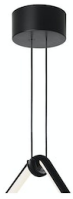

FLOS

■ F0405030 Black

Arrangements Broken Line

Designed by Michael Anastassiades, 2018

29W - 1200lm - 2700K

Diffuse light suspended lighting device. Body in extruded, curved NC-machined and black powder-coated aluminium, diffuser in platinum optical silicone. Each component can be connected to the power pack by means of an electrical and mechanical connection system designed for customisable product set-up. Roses available with two powers: lamp with power under 70W and lamp with power under 190W. Class III roses also available for installations with remote power supply: "surface" version for installations on cement, "recessed" version for plasterboard ceilings. The electronics integrated in the rose enables use of dimming systems: push, 1-10, potentiometer, DALI. In the absence of these systems, the light flow can be set with the push system included in the rose. Cable length 2.4m

Accessories & Power Supply

REQUIRED

F0416030

Arrangements Small Rose

REQUIRED

F0415030

Arrangements Big Rose

REQUIRED