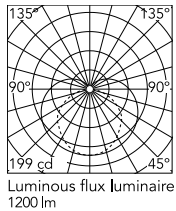

Schematic light drawing

Ecodesign and Energy Labelling

This product contains a light source of energy efficiency class F

Replaceable (LED only)
light source by a
professional

Photometric

Lighting type	Indirect, Direct
Light distribution	Symmetric
CCT (K)	2700

Electrical

Insulation class	III
Frequency (Hz)	50/60
Main voltage (Vac)	48
LED voltage Vf (Vdc)	null
Driver	Remote
Dimmable	Yes
Dimming type	Electronic 48V
Dimming interface	Remote Dimmable (Dimmer Not Included)
Batteries inside	No