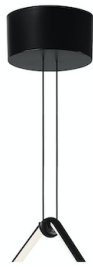

FLOS

■ F0405030 Black

Arrangements Broken Line

Designed by Michael Anastassiades, 2018

29W - 1200lm - 2700K

Diffuse light suspended lighting device. Body in extruded, curved NC-machined and black powder-coated aluminium, diffuser in platinum optical silicone. Each component can be connected to the power pack by means of an electrical and mechanical connection system designed for customisable product set-up. Roses available with two powers: lamp with power under 70W and lamp with power under 190W. Class III roses also available for installations with remote power supply: "surface" version for installations on cement, "recessed" version for plasterboard ceilings. The electronics integrated in the rose enables use of dimming systems: push, 1-10, potentiometer, DALI. In the absence of these systems, the light flow can be set with the push system included in the rose. Cable length 2.4m

Accessories & Power Supply

REQUIRED

F0416030

Arrangements Small Rose

REQUIRED

F0415030

Arrangements Big Rose

REQUIRED