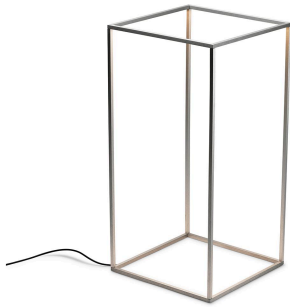

Ipnos

by Nicoletta Rossi and Guido Bianchi , 2014

Floor lamp providing diffused light. Extruded aluminium frame 10x10x1 gratiné and anodized in various finishes. Led on the top edges incorporated in the extrusions and protected by transparent PC diffusers. Driver on plug, dimmable switch on chord.

Mounting	Floor
Environment	Indoor
Finish	Anodized black, Anodized natural, Anodized bronze
Weight	0.8 Kg
Light sources available	196 x TOP LED 15W 2700K CRI85 665lm
Emergency	Without
Voltage	100-240/24V
Power	15W
Battery	No
Supply included	No

Materials Aluminum, Polycarbonate

Colors

- F3120030 - Anodized black
- F3120054 - Anodized natural
- F3120046 - Anodized bronze

Certificate

Ipnos

by Nicoletta Rossi and Guido Bianchi , 2014

F3125000

Ipnos Top Plate

It's a transparent methacrylate diffuser, designed to be placed on the top of the fitting with the possibility to bear up to 5 kg. The Top Plate is adaptable for Ipnos both indoor and outdoor version.