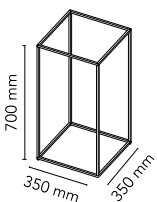

Mounting	Floor
Environment	Indoor
Finish	Anodized black, Anodized natural, Anodized bronze
Weight	0.8 Kg
Light sources available	196 x TOP LED 15W 2700K CRI85 665lm
Emergency	Without
Voltage	100-240/24V
Power	15W
Battery	No
Supply included	No

Materials Aluminum, Polycarbonate

Colors

- F3120030 - Anodized black
- F3120054 - Anodized natural
- F3120046 - Anodized bronze

Certificate