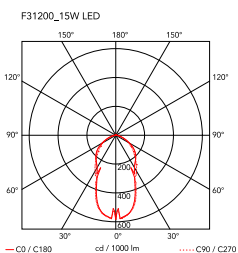

Mounting	Floor
Environment	Indoor
Finish	Anodized black, Anodized natural, Anodized bronze
Weight	0.8 Kg
Light sources available	196 x TOP LED 15W 2700K CRI85 665lm
Emergency	Without
Voltage	100-240/24V
Power	15W
Battery	No
Supply included	No

Materials Aluminum, Polycarbonate

Colors

- F3120030 - Anodized black
- F3120054 - Anodized natural
- F3120046 - Anodized bronze

Certificate