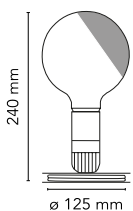

Lampadina

by Achille Castiglioni , 1972

Table lamp providing direct, diffused light. Anodized aluminum base serves to contain excess power cord. Bakelite lamp-holder, painted to match the switch in the orange and black colors. Clear globe lamp is partially sandblasted to diffuse the light.

Mounting	Table
Environment	Indoor
Finish	Black, Orange
Weight	0.3 Kg
Light sources available	1 x LED E27 2W 2700K 200lm Global Sab. - RF24054- NO DIMM.
Emergency	Without
Switching	ON/OFF oscillating switch inside the lamp-holder, that can be activated from the outside
Voltage	230V
Power	MAX 5W
Battery	No
Supply included	Yes
Cord Length	2300 mm
Materials	Aluminum
Colors	<ul style="list-style-type: none"> ● F3300000 - Black ● F3300075 - Orange
Certificate	    