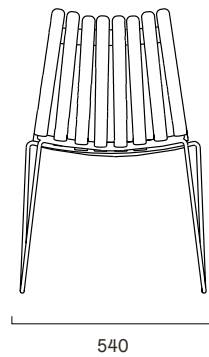

Scandia Junior

Info

Dining chair in laminated lacquered oak or walnut, fully coloured veneer or with light edges. Satin chrome or black bolt base.

Accessories

Seat cushion and plastic gliders

Design

Hans Brattrud, 1957

Dimensions (mm)

Wood Colours

Walnut

Oak

White Pigmented
Oak

White
NCS S 0300-N

Black
NCS S 9000-1

Red
NCS S 4550-Y90R