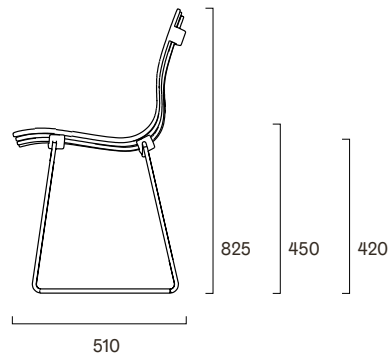

Scandia Junior

Info

Dining chair in laminated lacquered oak or walnut, fully coloured veneer or with light edges. Satin chrome or black bolt base.

Accessories

Seat cushion and plastic gliders

Design

Hans Brattrud, 1957

Dimensions (mm)

Wood Colours

Walnut

Oak

White Pigmented
Oak

White
NCS S 0300-N

Black
NCS S 9000-1

Red
NCS S 4550-Y90R