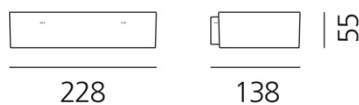

DIMENSIONS

OPTICS

Emission:	Direct, indirect
-----------	------------------

DIMENSIONS

Length:	cm 22.8
Width:	cm 13.8
Height:	cm 5.5

LAMPS INCLUDED

Category:	LED COB
Number:	1
Watt:	27W
Color temperature (K):	3000K
Class:	A

COLOUR

LUMINAIR

Watt:	27W
Voltage:	220V-240V
Luminous Flux (lm):	2191lm
CCT:	3000K
Efficiency:	74%
Efficacy:	81.15lm/W
CRI:	90
Dimmable Typology:	Push

PRODUCT DATA SHEET

Melete wall white LED 2700K

DESIGN BY:

DIMENSIONS

OPTICS

Emission:	Direct, indirect
-----------	------------------

DIMENSIONS

Length:	cm 22.8
Width:	cm 13.8
Height:	cm 5.5

LAMPS INCLUDED

Category:	LED COB
Number:	1
Watt:	27W
Color temperature (K):	2700K
Class:	A

OPTICS

Emission:	Direct,indirect
-----------	-----------------

DIMENSIONS

Length:	cm 22.8
Width:	cm 13.8
Height:	cm 5.5
Glow Wire Test:	850 °

DIMENSIONS

LAMPS NOT INCLUDED

Category:	HALO
Number:	1
Lbs:	Qt-de12
Watt:	160W
Socket:	R7s
Type:	Hdg
Luminous Flux (lm):	3300lm
Colour Rendering:	1a
Colour temperature (K):	2950K
Duration (h):	2000h