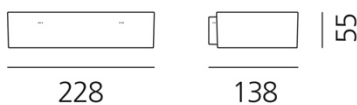

DIMENSIONS

OPTICS

Emission:	Direct, indirect
-----------	------------------

DIMENSIONS

Length:	cm 22.8
Width:	cm 13.8
Height:	cm 5.5

LAMPS INCLUDED

Category:	LED COB
Number:	1
Watt:	27W
Color temperature (K):	3000K
Class:	A

DIMENSIONS

OPTICS

Emission:	Direct, indirect
-----------	------------------

DIMENSIONS

Length:	cm 22.8
Width:	cm 13.8
Height:	cm 5.5

LAMPS INCLUDED

Category:	LED COB
Number:	1
Watt:	27W
Color temperature (K):	2700K
Class:	A

1634010A

Light emission

IP20   

Dimmable
TECHNICAL DATA SHEET
FEATURES

Product name:	Melete wall White
Article Code:	1634010A
Colour:	White
Material:	Aluminium
Series:	Design
Environment:	Indoor
Area contract:	

OPTICS

Emission:	Direct,indirect
-----------	-----------------

DIMENSIONS

Length:	cm 22.8
Width:	cm 13.8
Height:	cm 5.5
Glow Wire Test:	850 °

DIMENSIONS

LAMPS NOT INCLUDED

Category:	HALO
Number:	1
Lbs:	Qt-de12
Watt:	160W
Socket:	R7s
Type:	Hdg
Luminous Flux (lm):	3300lm
Colour Rendering:	1a
Colour temperature (K):	2950K
Duration (h):	2000h