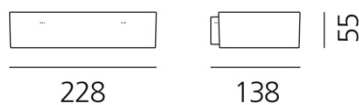

Lamp included.

SELECT

PRODUCT CODE

1633010A

Light emission

IP20  

Dimmable
TECHNICAL DATA SHEET
FEATURES

Product name:	Melete wall white LED 3000K
Article Code:	1633010A
Colour:	White
Material:	Aluminium
Series:	Design
Environment:	Indoor
Area contract:	

DIMENSIONS

OPTICS

Emission:	Direct, indirect
-----------	------------------

DIMENSIONS

Length:	cm 22.8
Width:	cm 13.8
Height:	cm 5.5

LAMPS INCLUDED

Category:	LED COB
Number:	1
Watt:	27W
Color temperature (K):	3000K
Class:	A

DIMENSIONS

OPTICS

Emission:	Direct, indirect
-----------	------------------

DIMENSIONS

Length:	cm 22.8
Width:	cm 13.8
Height:	cm 5.5

LAMPS INCLUDED

Category:	LED COB
Number:	1
Watt:	27W
Color temperature (K):	2700K
Class:	A

OPTICS

Emission:	Direct,indirect
-----------	-----------------

DIMENSIONS

Length:	cm 22.8
Width:	cm 13.8
Height:	cm 5.5
Glow Wire Test:	850 °

DIMENSIONS

LAMPS NOT INCLUDED

Category:	HALO
Number:	1
Lbs:	Qt-de12
Watt:	160W
Socket:	R7s
Type:	Hdg
Luminous Flux (lm):	3300lm
Colour Rendering:	1a
Colour temperature (K):	2950K
Duration (h):	2000h