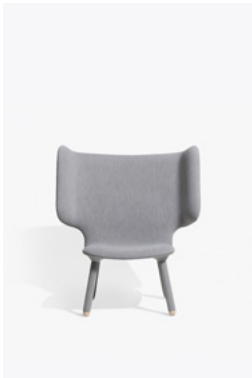

PRODUCT FACT SHEET > FURNITURE > TEMBO LOUNGE CHAIR

TEMBO LOUNGE CHAIR

Functionally sitting between a lounge and an armchair, Tembo's extended arms invite you into its warm embrace. Its unique form allows the Tembo Lounge Chair to be social, while at the same time creating a space for reflection. The big, soft elephants ear exterior provides a striking form, while the choice of colours and textures can create a playful addition, or a bold statement piece.

SPECIFICATION

PRODUCT NAME	TEMBO LOUNGE CHAIR
DESIGNER	NOERGAARD & KECHAYAS
YEAR	2011
CATEGORY	FURNITURE
TYPE	LOUNGE CHAIR
MATERIAL	UPHOLSTERY, STEEL CORPUS, MOULDED FOAM CORE AND WOODEN FEET
COLOR / VARIATION	MAINLINE PLUS, CHARCOAL MAINLINE PLUS, LEAD UNIFORM MELANGE, CHALK UNIFORM MELANGE, ASH UNIFORM MELANGE, INK UNIFORM MELANGE, JEANS UNIFORM MELANGE, RUMBA UNIFORM MELANGE, CORAL DOT, MIDNIGHT
DELIVERY	STANDARD MODELS 3-5 DAYS DELIVERY TIME (IN EUROPE) NON STANDARD MODELS 6-8 WEEKS DELIVERY TIME (IN EUROPE)
PRODUCT DIMENSIONS	H: 1015 X W: 963 X D: 810 SEAT HEIGHT: 400 MM
PACKAGING DIMENSIONS	H: 814 X W: 963 X D: 813 MM
WEIGHT (INCL. PACKAGING)	21 KG
COUNTRY OF ORIGIN	EUROPE
MASTERPACKAGING	1

VARIATIONS

MAIN LINE PLUS, CHARCOAL

MAIN LINE PLUS, LEAD

UNIFORM MELANGE, CHALK

UNIFORM MELANGE, ASH

UNIFORM MELANGE, ASH

UNIFORM MELANGE, JEANS

UNIFORM MELANGE, RUMBA