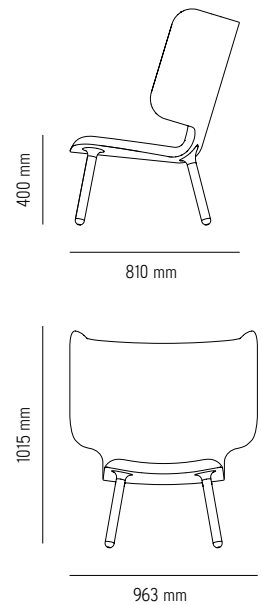

SPECIFICATION

PRODUCT NAME	TEMBO LOUNGE CHAIR
DESIGNER	NOERGAARD & KECHAYAS
YEAR	2011
CATEGORY	FURNITURE
TYPE	LOUNGE CHAIR
MATERIAL	UPHOLSTERY, STEEL CORPUS, MOULDED FOAM CORE AND WOODEN FEET
COLOR / VARIATION	MAINLINE PLUS, CHARCOAL MAINLINE PLUS, LEAD UNIFORM MELANGE, CHALK UNIFORM MELANGE, ASH UNIFORM MELANGE, INK UNIFORM MELANGE, JEANS UNIFORM MELANGE, RUMBA UNIFORM MELANGE, CORAL DOT, MIDNIGHT
DELIVERY	STANDARD MODELS 3-5 DAYS DELIVERY TIME (IN EUROPE) NON STANDARD MODELS 6-8 WEEKS DELIVERY TIME (IN EUROPE)
PRODUCT DIMENSIONS	H: 1015 X W: 963 X D: 810 SEAT HEIGHT: 400 MM
PACKAGING DIMENSIONS	H: 814 X W: 963 X D: 813 MM
WEIGHT (INCL. PACKAGING)	21 KG
COUNTRY OF ORIGIN	EUROPE
MASTERPACKAGING	1