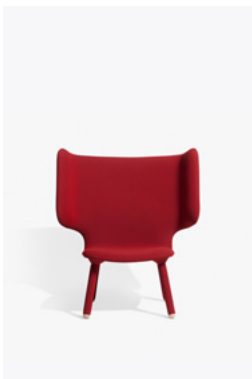

PRODUCT FACT SHEET > FURNITURE > TEMBO LOUNGE CHAIR

TEMBO LOUNGE CHAIR

Functionally sitting between a lounge and an armchair, Tembo's extended arms invite you into its warm embrace. Its unique form allows the Tembo Lounge Chair to be social, while at the same time creating a space for reflection. The big, soft elephants ear exterior provides a striking form, while the choice of colours and textures can create a playful addition, or a bold statement piece.

VARIATIONS

MAIN LINE PLUS, CHARCOAL

MAIN LINE PLUS, LEAD

UNIFORM MELANGE, CHALK

UNIFORM MELANGE, ASH

UNIFORM MELANGE, ASH

UNIFORM MELANGE, JEANS

UNIFORM MELANGE, RUMBA