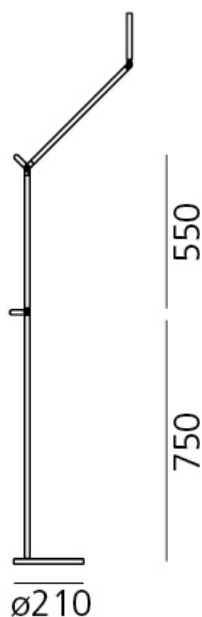

DIMENSIONS