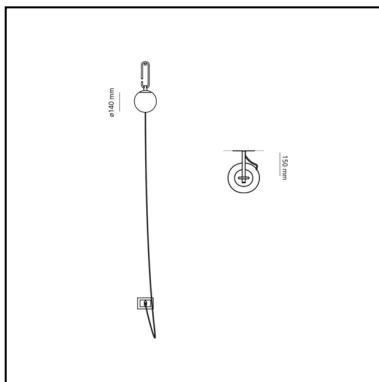

nh Wall

Neri&Hu

IP20   

LUMINAIRE *

- Watt: **5W**
- Voltage: **220-240V**
- Delivered lumen output: **378lm**
- Efficiency: **80%**
- Efficacy: **75.57lm/W**
- CRI: **80**

* Photometric data may vary depending on the source installed. Light measurements are provided in relative form and technical lighting calculations may be updated according to the effective source used.

Notes

Maximum bulb length: 80mm. Maximum bulb diameter: 50mm

DESCRIPTION

nh continues the study on the dynamic interaction of expertise, details, materials, form, and light that Neri&Hu are developing with Artemide. The selected materials represent a perfect combination of tradition and innovation, as well as the expression of responsible and sustainable design, also conveyed by the use of a lowconsumption retrofit LED source. Like all the projects designed by Neri&Hu, nh offers a reinterpretation of the Oriental culture and tradition with a constant contemporary approach. With surprising lightness and elementary movements nh creates a landscape of elements generating – either individually or combined with each other – a non-static balanced composition characterized by elegant colour and material matching.

FEATURES

- Product Code: **1277010A**
- Colour: **Black/brass**
- Installation: **Wall**
- Material: **Blown glass, brushed brass**
- Series: **Design Collection**
- Environment: **Indoor**
- design by: **Neri&Hu**

DIMENSIONS

- Length: **320 mm**
- Diameter: **140 mm**
- Depth: **150 mm**

SOURCES NOT INCLUDED

- Category: **LED RETROFIT**
- Number: **1**
- Watt: **5W**
- Socket: **E14**