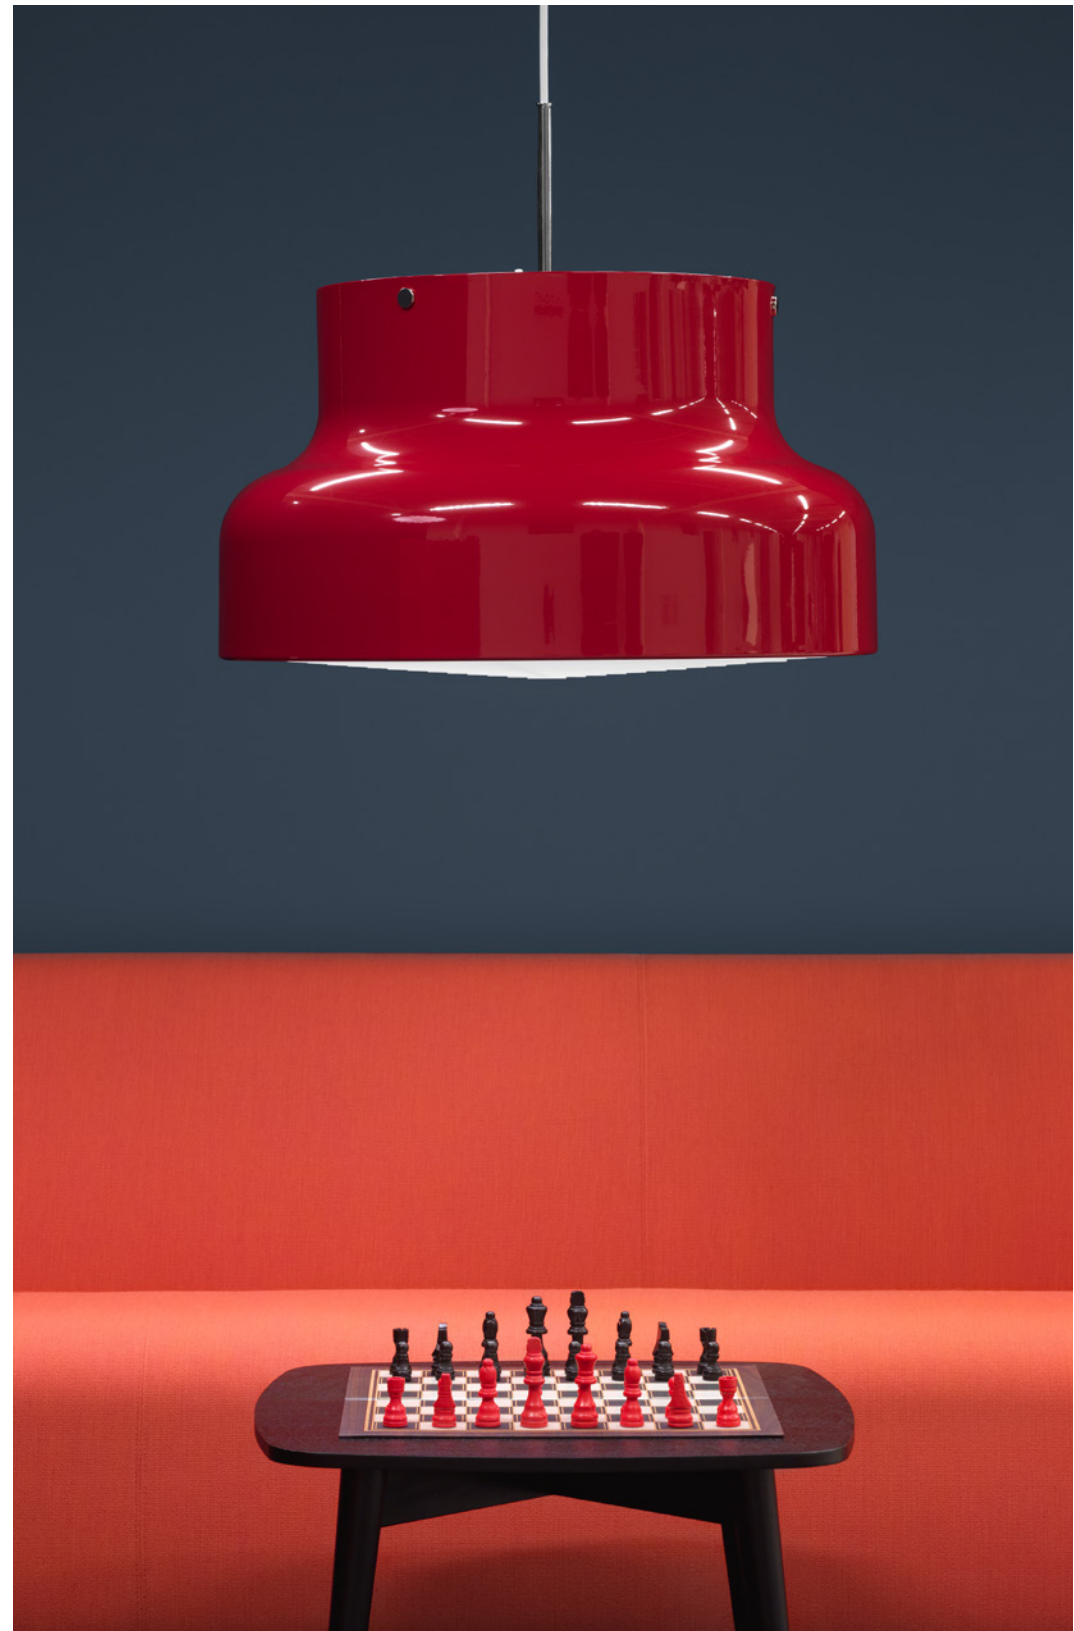

A design classic

"It's like a big boulder, Anders!" a friend of designer Anders Pehrson is believed to have said, when he saw the new pendant lamp at the lighting exhibition in Gothenburg in 1968. The lamp was bulky, British racing green and 60 cm in diameter.

During the 1970s, a whole range of Bumling lamps was launched. The popularity of table, floor and wall versions, alongside many variations on the original pendular Bumling. Despite earning its iconic status in the 1970s, Bumling still looks modern in today's homes, and represents great Swedish quality and design now as then.