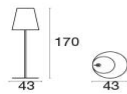

### Technical Info

Width: **43 cm**  
Depth: **43 cm**  
Height: **170 cm**  
Weight: **10.00 Kg**  
Static Load:  
Seat Cushion:

### Packaging

Packages: **3**

Pieces for pack: **1**

Dimensions: **51x51x51 cm - 48x48x7 cm**

- **51x51x165 cm**

Volume: **0.256 m<sup>3</sup>**

Polyethylene bag and cardboard box

Cone / Lampada da terra ricaricabile  
Design / Chiaramonte / Marin