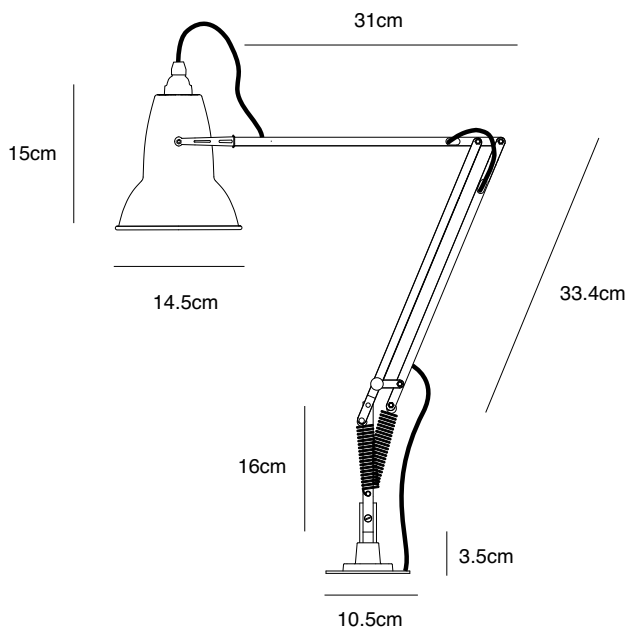

Original 1227™ Desk Lamp with Desk Insert

ANGLEPOISE®

Original 1227™ Collection | Technical Sheet

Launched In 1935 | Designed by George Carwardine

Product

Desk Lamp with Insert - Jet Black With Black Cable Braid
 Desk Lamp with Insert - Linen White With Grey Cable Braid
 Desk Lamp with Insert - Dove Grey With Grey Cable Braid
 Desk Lamp with Insert - Bright Chrome With Black/White Cable Braid & Chrome Arms

Accessory is included and is colour-matched.

Accessories

Desk Insert - Jet Black
 Desk Insert - Linen White
 Desk Insert - Dove Grey
 Desk Insert - Painted Silver

Description

Inspired by original designs from the Anglepoise® archive, our space saving Original Desk Insert has a cast iron body and plated steel fittings so that it can be securely hard-mounted to a desk. Refinements such as a cable management option and finishes that have been colour-matched to the compatible 1227™ and 1227™ Mini collections make this a chic and functional accessory.

Materials

- Gloss paint or bright chrome plated finish
- Aluminium shade
- Chrome plated fittings
- Cast Iron desk insert
- Aluminium arms
- Anglepoise® constant tension spring technology

Dimensions

- Shade diameter: 15cm
- Shade height: 15cm
- Max reach: 60cm (from base to shade)
- Cable length: 200cm
- Lamp Packaging (L x W x H): 31.4cm x 19cm x 48cm
- Lamp Packaged Weight: 4.57kg

Electrical

- Voltage: 220/240V, 50/60Hz
- Class II - Double insulated
- Note: Bulb weight critical for balance. Approximate bulb weight 25-60g
- Inline cable switch (34cm from product)
- Plug: 2-pin Europlug to CEE 7/16
- E27 lamp holder
- Maximum permitted bulb: 20W CFL / 10W LED E27
- Supplied with compatible 10W LED E27 bulb
 - Luminous Intensity: 806lm
 - Life: 15,000 Hours
 - Non-dimmable
 - Colour Temperature: 2700K
 - CRI (Ra): 80