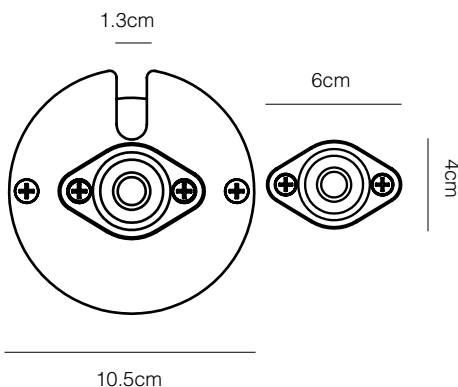

Original 1227™ Desk Lamp with Desk Insert

ANGLEPOISE®

Original 1227™ Collection | Technical Sheet

Launched In 1935 | Designed by George Carwardine

Product

Desk Lamp with Insert - Jet Black With Black Cable Braid
 Desk Lamp with Insert - Linen White With Grey Cable Braid
 Desk Lamp with Insert - Dove Grey With Grey Cable Braid
 Desk Lamp with Insert - Bright Chrome With Black/White Cable Braid & Chrome Arms

Accessory is included and is colour-matched.

Accessories

Desk Insert - Jet Black
 Desk Insert - Linen White
 Desk Insert - Dove Grey
 Desk Insert - Painted Silver

Description

Inspired by original designs from the Anglepoise® archive, our space saving Original Desk Insert has a cast iron body and plated steel fittings so that it can be securely hard-mounted to a desk. Refinements such as a cable management option and finishes that have been colour-matched to the compatible 1227™ and 1227™ Mini collections make this a chic and functional accessory.

Materials

- Gloss paint or bright chrome plated finish
- Aluminium shade
- Chrome plated fittings
- Cast Iron desk insert
- Aluminium arms
- Anglepoise® constant tension spring technology

Dimensions

- Shade diameter: 15cm
- Shade height: 15cm
- Max reach: 60cm (from base to shade)
- Cable length: 200cm
- Lamp Packaging (L x W x H): 31.4cm x 19cm x 48cm
- Lamp Packaged Weight: 4.57kg

Electrical

- Voltage: 220/240V, 50/60Hz
- Class II - Double insulated
- Note: Bulb weight critical for balance. Approximate bulb weight 25-60g
- Inline cable switch (34cm from product)
- Plug: 2-pin Europlug to CEE 7/16
- E27 lamp holder
- Maximum permitted bulb: 20W CFL / 10W LED E27
- Supplied with compatible 10W LED E27 bulb
 - Luminous Intensity: 806lm
 - Life: 15,000 Hours
 - Non-dimmable
 - Colour Temperature: 2700K
 - CRI (Ra): 80