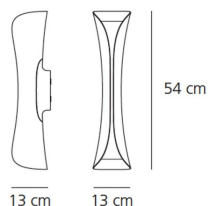

SELECT

PRODUCT CODE

1373020A

Light emission

IP20

Dimmable
TECHNICAL DATA SHEET
FEATURES

Product name:	Cadmo Wall LED White
Article Code:	1373020A
Colour:	White
Material:	ABS
Series:	Design
Environment:	Indoor
Area contract:	Hospitality Hotel, Private Residence

DIMENSIONS

OPTICS

Emission:	Indirect And Diffused
-----------	-----------------------

DIMENSIONS

Length:	cm 13
Width:	cm 13
Height:	cm 54
Impact Resistance:	N/D
Glow Wire Test:	650 °

COLOUR

LAMPS INCLUDED

Category:	LED
Number:	2
Watt:	10W
Color temperature (K):	3000K
Class:	A