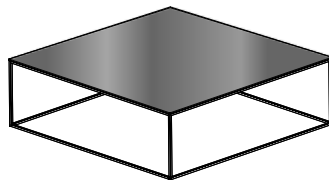

DIMENSIONS

H 14 - "
W 27 - "
D 14 - "

coffee table - medium - anthracite metal stoneware top black chromed base

DIMENSIONS

H 14 - "
W 27 - "
D 14 - "

coffee table - large - white stoneware
top white lacquered base

DIMENSIONS
H 14 - "
W 39 - "
D 39 - "

coffee table - large - white stoneware
top black chromed base

DIMENSIONS
H 14 - "
W 39 - "
D 39 - "

coffee table - large - white marble-effect
stoneware top white lacquered base

DIMENSIONS
H 14 - "
W 39 - "
D 39 - "

coffee table - large - white marble-effect
stoneware top black chromed base

DIMENSIONS
H 14 - "
W 39 - "
D 39 - "

coffee table - large - anthracite metal
stoneware top white lacquered base

DIMENSIONS
H 14 - "
W 39 - "
D 39 - "

coffee table - large - anthracite metal
stoneware top black chromed base

DIMENSIONS
H 14 - "
W 39 - "
D 39 - "

rectangular occasional table white
stoneware top white lacquered base