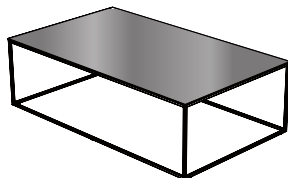

SPACE

Design by
Pagnon & Pelhâitre

Description
Designed by Pagnon & Pelhâitre, Space is a versatile series of tables and semi-modular storage solutions which comprise completely open or closed boxes. Thus, the open units are outlines of the negative space, while the enclosed ones fill the positive space. The Space coffee tables are available in three sizes.

DIMENSIONS
H 14 - "
W 47 - "
D 28 - "

rectangular occasional table white stoneware top black chromed base

DIMENSIONS

H 14 - "
W 47 - "
D 28 - "

rectangular occasional table white marble-effect stoneware top white lacquered base

DIMENSIONS

H 14 - "
W 47 - "
D 28 - "

rectangular occasional table white marble-effect stoneware top black chromed base

DIMENSIONS

H 14 - "
W 47 - "
D 28 - "

rectangular occasional table anthracite metal stoneware top white lacquered base

DIMENSIONS

H 14 - "
W 47 - "
D 28 - "

rectangular occasional table anthracite metal stoneware top black chromed base

DIMENSIONS

H 14 - "
W 47 - "
D 28 - "