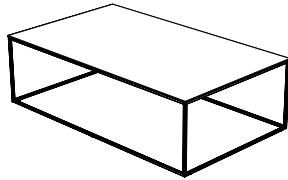

DIMENSIONS
H 14 - "
W 39 - "
D 39 - "

coffee table - large - white stoneware
top black chromed base

DIMENSIONS
H 14 - "
W 39 - "
D 39 - "

coffee table - large - white marble-effect
stoneware top white lacquered base

DIMENSIONS
H 14 - "
W 39 - "
D 39 - "

coffee table - large - white marble-effect
stoneware top black chromed base

DIMENSIONS
H 14 - "
W 39 - "
D 39 - "

coffee table - large - anthracite metal
stoneware top white lacquered base

DIMENSIONS
H 14 - "
W 39 - "
D 39 - "

coffee table - large - anthracite metal
stoneware top black chromed base

DIMENSIONS
H 14 - "
W 39 - "
D 39 - "

rectangular occasional table white
stoneware top white lacquered base

DIMENSIONS
H 14 - "
W 47 - "
D 28 - "

rectangular occasional table white stoneware top black chromed base

DIMENSIONS

H 14 - "
W 47 - "
D 28 - "

rectangular occasional table white marble-effect stoneware top white lacquered base