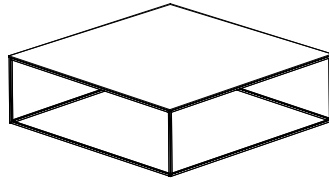

DIMENSIONS

H 14 - "
W 27 - "
D 14 - "

coffee table - medium - white marble-effect stoneware top black chromed base

DIMENSIONS

H 14 - "
W 27 - "
D 14 - "

coffee table - medium - anthracite metal stoneware top white lacquered base

DIMENSIONS

H 14 - "
W 27 - "
D 14 - "

coffee table - medium - anthracite metal stoneware top black chromed base

DIMENSIONS

H 14 - "
W 27 - "
D 14 - "

coffee table - large - white stoneware
top white lacquered base

DIMENSIONS
H 14 - "
W 39 - "
D 39 - "

coffee table - large - white stoneware
top black chromed base

DIMENSIONS
H 14 - "
W 39 - "
D 39 - "

coffee table - large - white marble-effect
stoneware top white lacquered base

DIMENSIONS
H 14 - "
W 39 - "
D 39 - "

coffee table - large - white marble-effect
stoneware top black chromed base

DIMENSIONS
H 14 - "
W 39 - "
D 39 - "

coffee table - large - anthracite metal
stoneware top white lacquered base