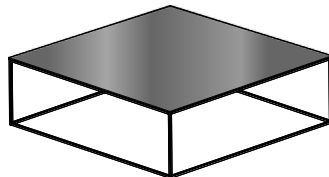

SPACE

Design by
Pagnon & Pelhâitre

Description
Designed by Pagnon & Pelhâitre, Space is a versatile series of tables and semi-modular storage solutions which comprise completely open or closed boxes. Thus, the open units are outlines of the negative space, while the enclosed ones fill the positive space. The Space coffee tables are available in three sizes.

DIMENSIONS
H 14 - "
W 39 - "
D 39 - "

coffee table - large - white stoneware
top black chromed base

DIMENSIONS
H 14 - "
W 39 - "
D 39 - "

coffee table - large - white marble-effect
stoneware top white lacquered base

DIMENSIONS
H 14 - "
W 39 - "
D 39 - "

coffee table - large - white marble-effect
stoneware top black chromed base

DIMENSIONS
H 14 - "
W 39 - "
D 39 - "

coffee table - large - anthracite metal
stoneware top white lacquered base

DIMENSIONS
H 14 - "
W 39 - "
D 39 - "

coffee table - large - anthracite metal
stoneware top black chromed base

DIMENSIONS
H 14 - "
W 39 - "
D 39 - "

rectangular occasional table white
stoneware top white lacquered base