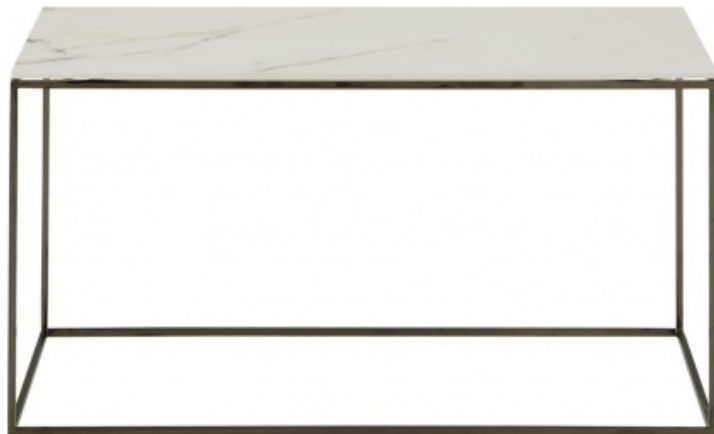

SPACE

Design by
Pagnon & Pelhâitre

Description
Designed by Pagnon & Pelhâitre, Space is a versatile series of tables and semi-modular storage solutions which comprise completely open or closed boxes. Thus, the open units are outlines of the negative space, while the enclosed ones fill the positive space. The Space coffee tables are available in three sizes.

Technical Specifications

www.ligne-roset.com

© Ligne Roset 2019

COFFEE TABLE - SMALL - ANTHRACITE METAL STONEWARE TOP BLACK CHROMED BASE

DIMENSIONS

H 14 " - W 14 " - D 14 " -

coffee table - small - white stoneware
top white lacquered base

DIMENSIONS

H 14 - "
W 14 - "
D 14 - "

coffee table - small - white stoneware
top black chromed base

DIMENSIONS

H 14 - "
W 14 - "
D 14 - "

coffee table - small - white marble-effect
stoneware top white lacquered base

DIMENSIONS
H 14 - "
W 39 - "
D 39 - "

coffee table - large - white stoneware
top black chromed base

DIMENSIONS
H 14 - "
W 39 - "
D 39 - "

coffee table - large - white marble-effect
stoneware top white lacquered base