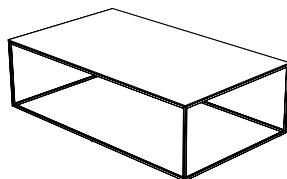

DIMENSIONS
H 14 - "
W 39 - "
D 39 - "

coffee table - large - white stoneware
top black chromed base

DIMENSIONS
H 14 - "
W 39 - "
D 39 - "

coffee table - large - white marble-effect
stoneware top white lacquered base

DIMENSIONS
H 14 - "
W 39 - "
D 39 - "

coffee table - large - white marble-effect
stoneware top black chromed base

DIMENSIONS
H 14 - "
W 39 - "
D 39 - "

coffee table - large - anthracite metal
stoneware top white lacquered base

DIMENSIONS
H 14 - "
W 39 - "
D 39 - "

coffee table - large - anthracite metal
stoneware top black chromed base

DIMENSIONS
H 14 - "
W 39 - "
D 39 - "

rectangular occasional table white
stoneware top white lacquered base

DIMENSIONS
H 14 - "
W 47 - "
D 28 - "

rectangular occasional table white stoneware top black chromed base

DIMENSIONS

H 14 - "
W 47 - "
D 28 - "

rectangular occasional table white marble-effect stoneware top white lacquered base