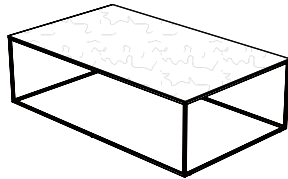

SPACE

Design by
Pagnon & Pelhâitre

Description
Designed by Pagnon & Pelhâitre, Space is a versatile series of tables and semi-modular storage solutions which comprise completely open or closed boxes. Thus, the open units are outlines of the negative space, while the enclosed ones fill the positive space. The Space coffee tables are available in three sizes.

DIMENSIONS
H 14 - "
W 39 - "
D 39 - "

coffee table - large - anthracite metal
stoneware top black chromed base

DIMENSIONS
H 14 - "
W 39 - "
D 39 - "

rectangular occasional table white
stoneware top white lacquered base

DIMENSIONS
H 14 - "
W 47 - "
D 28 - "

rectangular occasional table white stoneware top black chromed base

DIMENSIONS

H 14 - "
W 47 - "
D 28 - "

rectangular occasional table white marble-effect stoneware top white lacquered base

DIMENSIONS

H 14 - "
W 47 - "
D 28 - "

rectangular occasional table white marble-effect stoneware top black chromed base

DIMENSIONS

H 14 - "
W 47 - "
D 28 - "

rectangular occasional table anthracite metal stoneware top white lacquered base