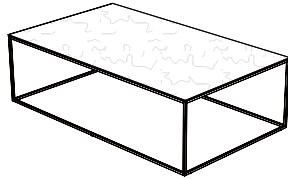

DIMENSIONS
H 14 - "
W 39 - "
D 39 - "

coffee table - large - white stoneware
top black chromed base

DIMENSIONS
H 14 - "
W 39 - "
D 39 - "

coffee table - large - white marble-effect
stoneware top white lacquered base

DIMENSIONS
H 14 - "
W 39 - "
D 39 - "

coffee table - large - white marble-effect
stoneware top black chromed base

DIMENSIONS
H 14 - "
W 39 - "
D 39 - "

coffee table - large - anthracite metal
stoneware top white lacquered base

DIMENSIONS
H 14 - "
W 39 - "
D 39 - "

coffee table - large - anthracite metal
stoneware top black chromed base

DIMENSIONS
H 14 - "
W 39 - "
D 39 - "

rectangular occasional table white
stoneware top white lacquered base

DIMENSIONS
H 14 - "
W 47 - "
D 28 - "

rectangular occasional table white stoneware top black chromed base

DIMENSIONS

H 14 - "
W 47 - "
D 28 - "

rectangular occasional table white marble-effect stoneware top white lacquered base