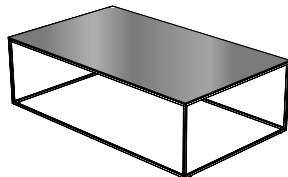

SPACE

Design by
Pagnon & Pelhâitre

Description
Designed by Pagnon & Pelhâitre, Space is a versatile series of tables and semi-modular storage solutions which comprise completely open or closed boxes. Thus, the open units are outlines of the negative space, while the enclosed ones fill the positive space. The Space coffee tables are available in three sizes.

DIMENSIONS
H 14 - "
W 47 - "
D 28 - "

rectangular occasional table white stoneware top black chromed base

DIMENSIONS

H 14 - "
W 47 - "
D 28 - "

rectangular occasional table white marble-effect stoneware top white lacquered base

DIMENSIONS

H 14 - "
W 47 - "
D 28 - "

rectangular occasional table white marble-effect stoneware top black chromed base

DIMENSIONS

H 14 - "
W 47 - "
D 28 - "

rectangular occasional table anthracite metal stoneware top white lacquered base

DIMENSIONS

H 14 - "
W 47 - "
D 28 - "

rectangular occasional table anthracite metal stoneware top black chromed base

DIMENSIONS

H 14 - "
W 47 - "
D 28 - "