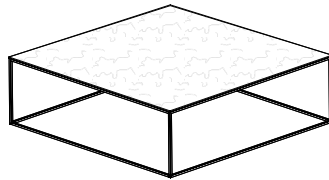

DIMENSIONS

H 14 - "
W 27 - "
D 14 - "

coffee table - medium - white marble-effect stoneware top black chromed base

DIMENSIONS

H 14 - "
W 27 - "
D 14 - "

coffee table - medium - anthracite metal stoneware top white lacquered base

DIMENSIONS

H 14 - "
W 27 - "
D 14 - "

coffee table - medium - anthracite metal stoneware top black chromed base

DIMENSIONS

H 14 - "
W 27 - "
D 14 - "

coffee table - large - white stoneware
top white lacquered base

DIMENSIONS
H 14 - "
W 39 - "
D 39 - "

coffee table - large - white stoneware
top black chromed base

DIMENSIONS
H 14 - "
W 39 - "
D 39 - "

coffee table - large - white marble-effect
stoneware top white lacquered base

DIMENSIONS
H 14 - "
W 39 - "
D 39 - "

coffee table - large - white marble-effect
stoneware top black chromed base

DIMENSIONS
H 14 - "
W 39 - "
D 39 - "

coffee table - large - anthracite metal
stoneware top white lacquered base