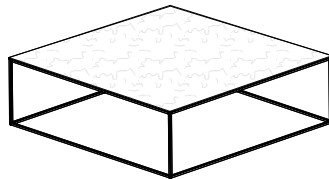

DIMENSIONS

H 14 - "
W 27 - "
D 14 - "

coffee table - medium - anthracite metal stoneware top black chromed base

DIMENSIONS

H 14 - "
W 27 - "
D 14 - "

coffee table - large - white stoneware
top white lacquered base

DIMENSIONS
H 14 - "
W 39 - "
D 39 - "

coffee table - large - white stoneware
top black chromed base

DIMENSIONS
H 14 - "
W 39 - "
D 39 - "

coffee table - large - white marble-effect
stoneware top white lacquered base

DIMENSIONS
H 14 - "
W 39 - "
D 39 - "

coffee table - large - white marble-effect
stoneware top black chromed base

DIMENSIONS
H 14 - "
W 39 - "
D 39 - "

coffee table - large - anthracite metal
stoneware top white lacquered base

DIMENSIONS
H 14 - "
W 39 - "
D 39 - "

coffee table - large - anthracite metal
stoneware top black chromed base

DIMENSIONS
H 14 - "
W 39 - "
D 39 - "

rectangular occasional table white
stoneware top white lacquered base