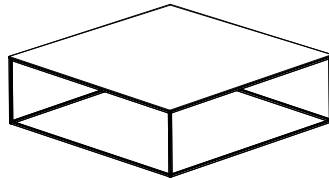

DIMENSIONS

H 14 - "
W 27 - "
D 14 - "

coffee table - medium - white marble-effect stoneware top black chromed base

DIMENSIONS

H 14 - "
W 27 - "
D 14 - "

coffee table - medium - anthracite metal stoneware top white lacquered base

DIMENSIONS

H 14 - "
W 27 - "
D 14 - "

coffee table - medium - anthracite metal stoneware top black chromed base

DIMENSIONS

H 14 - "
W 27 - "
D 14 - "

coffee table - large - white stoneware
top white lacquered base

DIMENSIONS
H 14 - "
W 39 - "
D 39 - "

coffee table - large - white stoneware
top black chromed base

DIMENSIONS
H 14 - "
W 39 - "
D 39 - "

coffee table - large - white marble-effect
stoneware top white lacquered base

DIMENSIONS
H 14 - "
W 39 - "
D 39 - "

coffee table - large - white marble-effect
stoneware top black chromed base

DIMENSIONS
H 14 - "
W 39 - "
D 39 - "

coffee table - large - anthracite metal
stoneware top white lacquered base