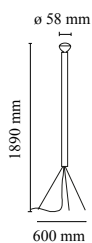

## Luminator

by Achille & Pier Giacomo Castiglioni , 1954

Floor lamp providing indirect light. Bulb with reflector. Iron stem with vitrified enamel finish. Painted galvanized metal legs.

|                         |  |
|-------------------------|--|
| Mounting                | Floor  |
| Environment             | Indoor   |
| Finish                  | Anthracite   |
| Weight                  | 4.1 Kg   |
| Light sources available | 1 x LED E27 8W 2700K R125 750lm - RF25319  |
| Emergency               | Without  |
| Switching               | Foot switch on cord  |
| Voltage                 | 220-250V   |
| Power                   | MAX 205W   |
| Battery                 | No   |
| Supply included         | Yes  |
| Cord Length             | 2800 mm  |
| Materials               | Metal  |
| Colors                  | ● F3770033 - Anthracite  |
| Certificate             |     |