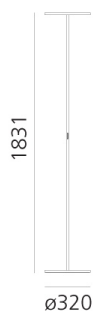

### Athena 2700K

**DESIGN BY:**

Naoto Fukasawa  
2015

**MATERIALS:**

Aluminium, steel

**DESCRIPTION:**

A floor lamp with indirect diffused emission, whose minimal footprint is the main feature of the project. Two identical thin discs at the base and top are connected by a slender tubular stem. Its minimal elegance makes it a timeless object. Its simple forms are ideal for any public and private environment and match with any style.

**DIMENSIONS**

Height: cm 183  
Diameter: cm 32  
Base Diameter: cm 32  
Glow Wire Test: 650 °

**DIMENSIONS**

**LAMPS INCLUDED**

Category: LED COB  
Number: 1  
Watt: 44W  
Color temperature (K): 2700K  
Class: A

### Athena 3000K

**DESIGN BY:**

Naoto Fukasawa  
2015

**MATERIALS:**

Aluminium, steel

**DESCRIPTION:**

A floor lamp with indirect diffused emission, whose minimal footprint is the main feature of the project. Two identical thin discs at the base and top are connected by a slender tubular stem. Its minimal elegance makes it a timeless object. Its simple forms are ideal for any public and private environment and match with any style.

**DIMENSIONS**

Height:	cm 183
Diameter:	cm 32
Base Diameter:	cm 32
Glow Wire Test:	650 °

**DIMENSIONS**

**LAMPS INCLUDED**

Category:	LED COB
Number:	1
Watt:	44W
Color temperature (K):	3000K
Class:	A

**COLOUR**