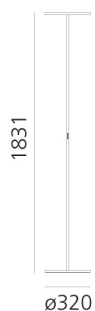

### Athena 2700K

**DESIGN BY:**

Naoto Fukasawa  
2015

**MATERIALS:**

Aluminium, steel

**DESCRIPTION:**

A floor lamp with indirect diffused emission, whose minimal footprint is the main feature of the project. Two identical thin discs at the base and top are connected by a slender tubular stem. Its minimal elegance makes it a timeless object. Its simple forms are ideal for any public and private environment and match with any style.

**SELECT**

**PRODUCT CODE**

1833W30A

**Light emission**

IP20

**TECHNICAL DATA SHEET**
**FEATURES**

Product name: Athena 2700K  
Article Code: 1833W30A  
Colour: Black  
Material: Aluminium, steel  
Series: Design

**DIMENSIONS**

Height: cm 183  
Diameter: cm 32  
Base Diameter: cm 32  
Glow Wire Test: 650 °

**DIMENSIONS**

**LAMPS INCLUDED**

Category: LED COB  
Number: 1  
Watt: 44W  
Color temperature (K): 2700K  
Class: A

**DIMENSIONS**

Height:	cm 183
Diameter:	cm 32
Base Diameter:	cm 32
Glow Wire Test:	650 °

**DIMENSIONS**

**LAMPS INCLUDED**

Category:	LED COB
Number:	1
Watt:	44W
Color temperature (K):	3000K
Class:	A

**COLOUR**