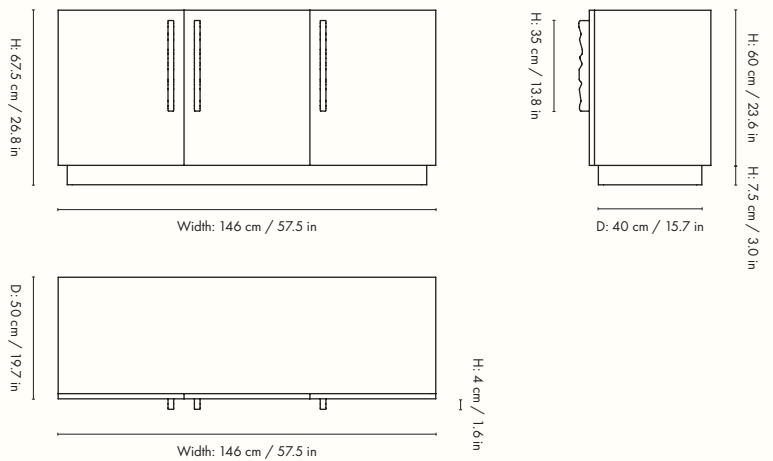

Measurements