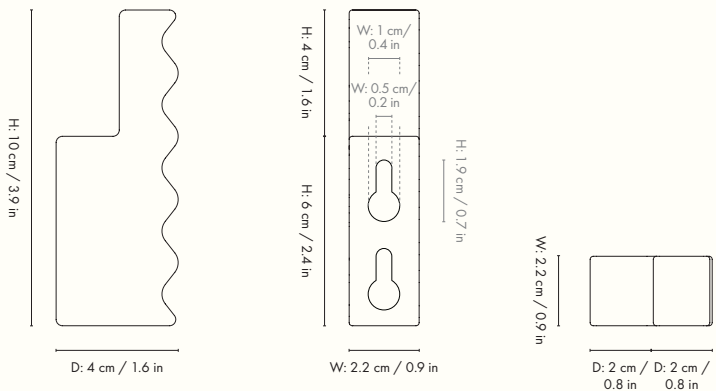

Measurements