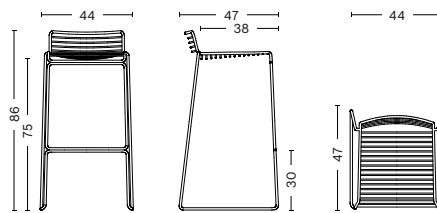

### DIMENSIONS

#### HEE BAR STOOL LOW

WIDTH 43 CM | 16.93"  
DEPTH 45 CM | 17.72"  
HEIGHT 76 CM | 29.92"  
SEAT HEIGHT 65 CM | 25.59"  
SEAT WIDTH 38 CM | 14.96"

#### HEE BAR STOOL HIGH

WIDTH 43 CM | 16.93"  
DEPTH 45 CM | 17.72"  
HEIGHT 76 CM | 29.92"  
SEAT HEIGHT 75 CM | 29.53"  
SEAT WIDTH 38 CM | 14.96"

## DIMENSIONS

WIDTH 36 CM | 14.17"

DEPTH 33 CM | 12.99"

HEIGHT 3 CM | 1.18"