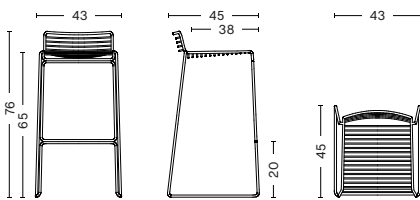

### DIMENSIONS

#### HEE BAR STOOL LOW

WIDTH 43 CM | 16.93"  
DEPTH 45 CM | 17.72"  
HEIGHT 76 CM | 29.92"  
SEAT HEIGHT 65 CM | 25.59"  
SEAT WIDTH 38 CM | 14.96"

#### HEE BAR STOOL HIGH

WIDTH 43 CM | 16.93"  
DEPTH 45 CM | 17.72"  
HEIGHT 76 CM | 29.92"  
SEAT HEIGHT 75 CM | 29.53"  
SEAT WIDTH 38 CM | 14.96"

## DIMENSIONS

WIDTH 36 CM | 14.17"

DEPTH 33 CM | 12.99"

HEIGHT 3 CM | 1.18"