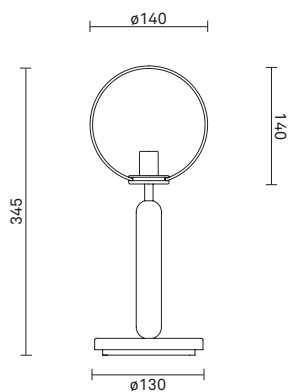

NUURA

MIIRA TABLE - Optic

Design: Sofie Refer, 2018, EU-model.

Miira Table in mouth blown Optic Clear glass and Brass finish.

The significant details of Miira are the fine curves and thin neck that gives a graceful appearance.

The Miira Collection features mouth blown glass globes in both Opal White and Optic Clear. The Optic glass has slight variances due to the handmade process, which makes each piece unique.

Miira collection is designed with the chandelier as a centre and expands into a complete series of lights, manufactured in the highest quality.

Miira Table is an elegant yet simplistic table light, that works with a wide variety of uses.

Miira collection

The Miira collection include the following products:

- **Miira 1:** Rock Grey/Brass - Opal White/Optic Clear
- **Miira 1 Large:** Rock Grey/Brass - Opal White/Optic Clear
- **Miira 3:** Rock Grey/Brass - Opal White/Optic Clear
- **Miira 3 Large:** Rock Grey/Brass - Opal White/Optic Clear
- **Miira 4:** Rock Grey/Brass - Opal White/Optic Clear
- **Miira 6:** Rock Grey/Brass - Opal White/Optic Clear
- **Miira 6 Large:** Rock Grey/Brass - Opal White/Optic Clear
- **Miira 13:** Rock Grey/Brass - Opal White/Optic Clear
- **Miira 13 Large:** Rock Grey/Brass - Opal White/Optic Clear
- **Miira Wall:** Rock Grey/Brass - Opal White/Optic Clear
- **Miira Table:** Rock Grey/Brass - Opal White/Optic Clear
- **Miira 6 Circular:** Dark Bronze/Brass - Opal White/Optic Clear
- **Miira 8 Circular:** Dark Bronze/Brass - Opal White/Optic Clear