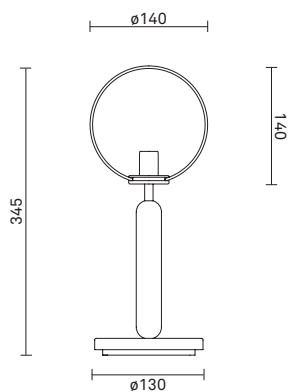

NUURA

MIIRA TABLE - Opal

Design: Sofie Refer, 2018, EU-model.

Miira Table in mouth blown Opal White glass and Brass finish.

The significant details of Miira are the fine curves and thin neck that gives a graceful appearance.

The Miira Collection features mouth blown glass globes in both Opal White and Optic Clear. The Optic glass has slight variances due to the handmade process, which makes each piece unique.

Miira collection is designed with the chandelier as a centre and expands into a complete series of lights, manufactured in the highest quality.

Miira Table is an elegant yet simplistic table light, that works with a wide variety of uses.

Miira collection

The Miira collection include the following products:

- **Miira 1:** Rock Grey/Brass - Opal White/Optic Clear
- **Miira 1 Large:** Rock Grey/Brass - Opal White/Optic Clear
- **Miira 3:** Rock Grey/Brass - Opal White/Optic Clear
- **Miira 3 Large:** Rock Grey/Brass - Opal White/Optic Clear
- **Miira 4:** Rock Grey/Brass - Opal White/Optic Clear
- **Miira 6:** Rock Grey/Brass - Opal White/Optic Clear
- **Miira 6 Large:** Rock Grey/Brass - Opal White/Optic Clear
- **Miira 13:** Rock Grey/Brass - Opal White/Optic Clear
- **Miira 13 Large:** Rock Grey/Brass - Opal White/Optic Clear
- **Miira Wall:** Rock Grey/Brass - Opal White/Optic Clear
- **Miira Table:** Rock Grey/Brass - Opal White/Optic Clear
- **Miira 6 Circular:** Dark Bronze/Brass - Opal White/Optic Clear
- **Miira 8 Circular:** Dark Bronze/Brass - Opal White/Optic Clear