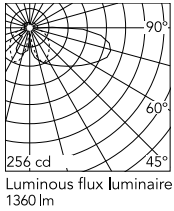

Schematic light drawing

Photometric

Lighting type	Direct
Light distribution	Asymmetric

Electrical

Insulation class	II
Frequency (Hz)	50/60
Main voltage (Vac)	220-250
LED voltage Vf (Vdc)	null
Dimmable	Yes
Dimming interface	Switch Integrated (Remote Dimmable)
Plug type	Type C
Batteries inside	No