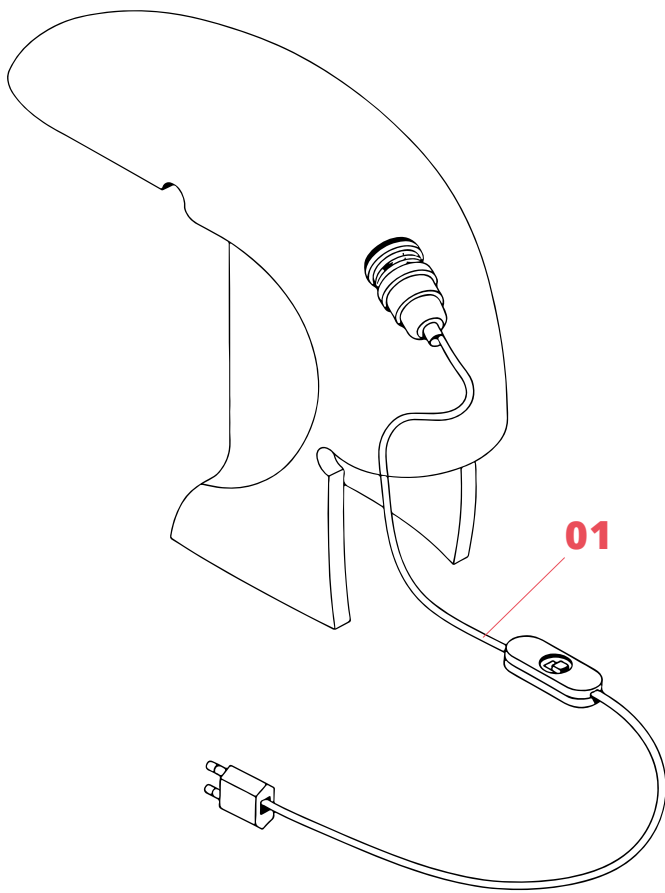

Spare Parts

01. Electrical Wiring White

RF04727

DOWNLOAD