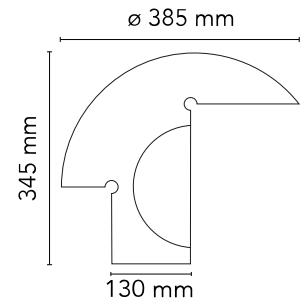

[BOOK AN APPOINTMENT](#)

Main specifications

EAN	8059607014257
Mounting	Table
Environments	Indoor dry location
Light Source Type	Bulb
Lamp category	Halogen
Lamp holders	E27
Ilcos	HSGS
Number of heads	1
Power (W)	70

Physical

Colour	Marble
Length (mm)	390
Cord length (mm)	2200
Net weight (kg)	7.5
Package height (mm)	430
Package width (mm)	220
Package length (mm)	460
Package volume (m3)	0.04
IP internal	20

Download

[Mounting instructions](#) PDF