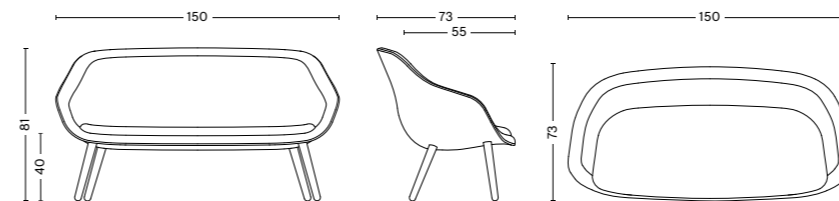

Water-based
lacquered oak

DIMENSIONS

AAL SOFA
Width 150 cm
Depth 73 cm
Height 81 cm
Seat height 40 cm
Seat depth 55 cm

PRODUCT INFORMATION

DESIGN YEAR
2014

COUNTRY OF ORIGIN
Poland

OPTIONS
CMHR foam (fire retardant)
Seat cushion. Removable seat cushion in moulded polyurethane foam.
Mounted with Velcro upon request