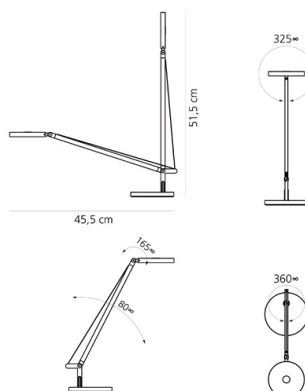

PRODUCT DATA SHEET

Demetra Micro Table - White 2700K

DESIGN BY:

Naoto Fukasawa

MATERIALS:

aluminium, technopolymer, zamak

DESCRIPTION:

Demetra micro, in the table and wall version with arm, offers the same freedom of the traditional version, i.e. utmost flexibility in directing light across space. While its power and flow are just slightly reduced compared to the classical version, it has all the same pluses in terms of operation and lighting performance. warm light tone very high Cri 90 light quality maximum performance Dimmable with microswitch located on the appliance's head, it emits warm light with a very high colour yield (Cri 90) Its dimension is therefore minimized to fit into the smallest spaces and to expand the range of potential applications of the entire Demetra family, ideal for work and hospitality locations, as well as for home use.

Product name:	Demetra Micro Table - White 2700K
Article Code:	1747W20A
Colour:	White
Material:	aluminium, technopolymer, zamak
Series:	Design
Environment:	Indoor

OPTICS

Emission:	Direct
-----------	--------

DIMENSIONS

Length:	cm 13
Width:	cm 12
Height:	cm 14
Diameter:	cm 10
Base Diameter:	cm 12
Max Extension Height:	cm 51
Max Extension Length:	cm 48
Glow Wire Test:	750 °

DIMENSIONS

COLOUR

LAMPS INCLUDED

Category:	LED COB
Number:	1
Watt:	6W
Color temperature (K):	2700K
Class:	A

Emission: Direct

DIMENSIONS

Length: cm 13
Width: cm 12
Height: cm 14
Diameter: cm 10
Base Diameter: cm 12
Max Extension Height: cm 51
Max Extension Length: cm 48
Glow Wire Test: 750 °

DIMENSIONS

COLOUR

LAMPS INCLUDED