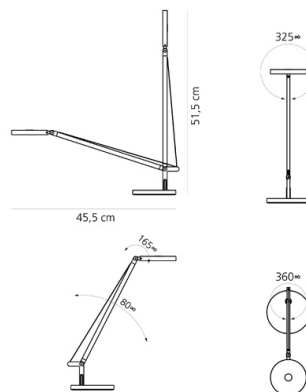

DIMENSIONS

Length:	cm 13
Width:	cm 12
Height:	cm 14
Diameter:	cm 10
Base Diameter:	cm 12
Max Extension Height:	cm 51
Max Extension Length:	cm 48
Glow Wire Test:	750 °

DIMENSIONS

COLOUR

LAMPS INCLUDED

Category:	LED COB
Number:	1
Watt:	6W
Color temperature (K):	2700K
Class:	A

Dimmable

TECHNICAL DATA SHEET

FEATURES

Product name: Demetra Micro Table - White 3000K
Article Code: 1747020A
Colour: White
Material: aluminium, technopolymer, zamak
Series: Design
Environment: Indoor

OPTICS

Emission: Direct

DIMENSIONS

Length: cm 13
Width: cm 12
Height: cm 14
Diameter: cm 10
Base Diameter: cm 12
Max Extension Height: cm 51
Max Extension Length: cm 48
Glow Wire Test: 750 °

DIMENSIONS

COLOUR

LAMPS INCLUDED