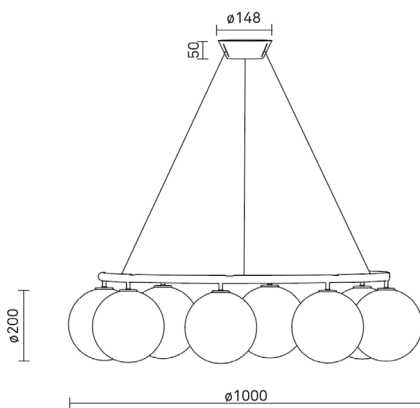

NUURA

MIIRA 8 Circular Optic

Design: Sofie Refer, 2020. EU-model.

Miira 8 Circular in mouth-blown Optic Clear glass and Dark Bronze finish. Incl. Ceiling plate.

The significant details of Miira are the fine curves and thin neck that gives a graceful appearance.

Miira 8 Circular, has eight glass domes and a diameter of 100 cm, so it looks beautiful above a large dining table or as an inviting element in a spacious hallway.

- **Miira 1:** Rock Grey/Brass - Opal White/Optic clear
- **Miira 3:** Rock Grey/Brass - Opal White/Optic clear
- **Miira 1 Large:** Rock Grey/Brass - Opal White/Optic Clear
- **Miira 3 Large:** Rock Grey/Brass - Opal White/Optic Clear
- **Miira 4:** Rock Grey/Brass - Opal White/Optic Clear
- **Miira 6:** Rock Grey - Opal White
- **Miira 6 Large:** Rock Grey/Brass, Opal White/Optic Clear
- **Miira 6 Circular:** Dark Bronze, Opal White/Optic Clear
- **Miira 8 Circular:** Dark Bronze, Opal White/Optic Clear
- **Miira 13:** Rock Grey - Opal/Optic Clear
- **Miira 13 Large:** Rock Grey/Brass, Opal White/Optic Clear
- **Miira Wall:** Rock Grey - Opal White/Optic Clear
- **Miira Table:** Rock Grey - Opal White/Optic Clear

ø1000mm x 200mm
Ceiling plate: ø148mm x 50mm
Fabric cable - Length: 2500mm

Packaging:

Dimensions: L: - mm x W: - x H: - mm
Weight: - g
Total weight incl. product: - g
Number of parcels: 1
Material: Brown cardboard.