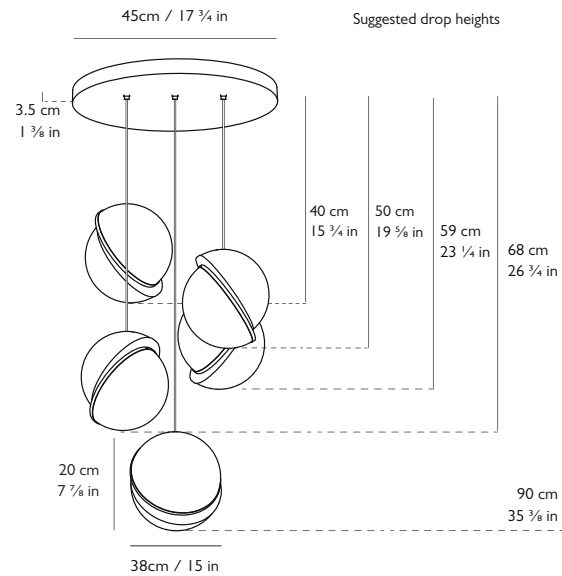

LEE BROOM

MINI CRESCENT CHANDELIER 5 PIECE

PRODUCT DETAILS

Name

Mini Crescent Chandelier 5 Piece

Finish & Product Code	110-130v	220-240v
Mini Crescent Chandelier 5 Piece	CRE0180	CRE0080

Materials

Opal acrylic, brushed brass, steel

Illumination 110-130v

45w, 2700k, 990 lumen

Bulb: E26, 9w LED, 800 lumen, 25k hrs (5x supplied)

Illumination 220-240v

31w, 2700k, 700 lumen

Bulb: E27, 6.2w LED, 470 lumen, 25k hrs (5x supplied)

Dimming

Dimmable. Mains voltage. TRIAC / Leading edge

Certification

UL, cUL (110-130v)
CE, CB (220-240v)

Year of Design

2016

Dimensions

5 x H 20cm x Dia 20cm / H 7 7/8 in x Dia 7 7/8 in

Suspension

Length: 5 x 300cm / 118 1/8 in

Adjustable cord
Gold fabric outer

Ceiling Plate / Canopy

H 3.5cm x Dia 45cm / H 1 3/8 in x Dia 17 3/4 in

Round steel in brushed brass finish

Weight

Product (net) 8.25kg / 18.1 lb / Boxed (gross) 8.45kg / 18.6 lb

0118rev05

For more information please contact:

US & Canada Inquiries: +1 212 804 8477 - 34 Greene Street, New York, NY 10013 - sales@leebroom.com

UK & Global Inquiries: +44 207 820 0742 - 95 Rivington Street, London, EC2A 3AY - info@leebroom.com

WWW.LEEBROOM.COM