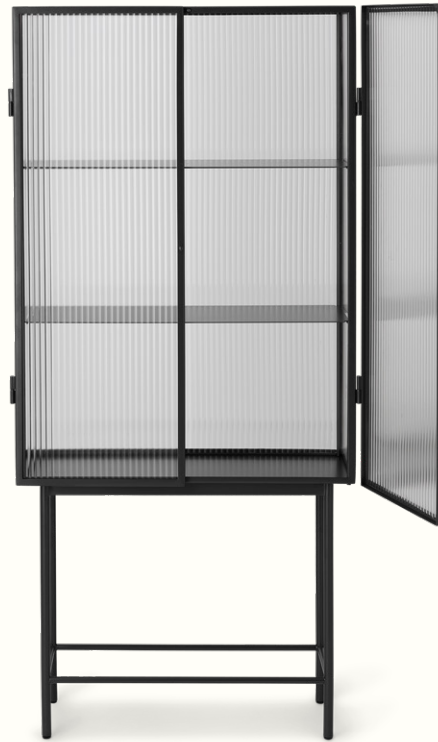

Product Fact Sheet

Haze Collection

ferm
LIVING

Haze Vitrine

Opposites attract on this cabinet, crafted from sleek powder-coated steel and reeded glass. The glass doors close seamlessly thanks to magnets, and open to reveal two powder-coated steel shelves. Use the vitrine to stylishly store beauty essentials or as a modern focal point in your dining room to store dinnerware and more.

100569693
Cashmere

1104263106
Black

Information

Size: H: 155 x W: 70 x D 32 cm /

H: 61.0 x W: 27.5 x D: 15.7 in

Material: Reeded glass and powder coated steel

Care: Clean with a damp cloth tightly wrung out in clean water. Then polish with a soft, dry cloth

Info: Top and bottom part to be assembled.

Manual included. Two metal shelves included. Design in collaboration with Says Who. Registered design

Attention: This is a freestanding vitrine, but by using the included safety wall mounting the vitrine can be firmly installed into the wall

Perfect for concealing clutter in a busy hallway or as an elegant storage solution for a home office, bathroom or dining room, the sleek steel frame of our Haze Sideboard is coated with an elegant cashmere or black colour that blends seamlessly into any interior style. Reeded glass walls and doors continue the sophisticated expression, blurring the cupboard's contents from prying eyes.