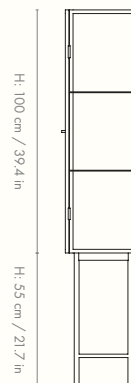

100569693
Cashmere

1104263106
Black

Information

Size: H: 155 x W: 70 x D 32 cm /

H: 61.0 x W: 27.5 x D: 15.7 in

Material: Reeded glass and powder coated steel

Care: Clean with a damp cloth tightly wrung out in clean water. Then polish with a soft, dry cloth

Country of origin: Vietnam

Net weight: 44 kg

Packsize: 1

Measurements

W: 70 cm / 27.5 in

D: 32 cm / 15.7 in

W: 70 cm / 27.5 in

Haze Sideboard

110059693
Cashmere

1104263107
Black

Information

Size: H: 90 x W: 110 x D 40 cm /
H: 35.4 x W: 43.3 x D: 15.7 in

Material: Reeded glass and powder coated steel

Care: Clean with a damp cloth tightly wrung out in clean water. Then polish with a soft, dry cloth

100750693
Cashmere - Reeded glass

1104267632
Oxide Red - Reeded glass

1104263173
Black - Reeded glass

3251
Black - Wired glass

Information

Size: H: 60 x W: 35 x D 15 cm /
H: 23.6 x W: 13.7 x D: 5.9 in

Material: Wired or reeded glass and powder coated iron