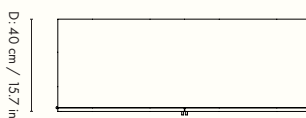

Country of origin: Vietnam

Net weight: 44 kg

Packsize: 1

Measurements

W: 70 cm / 27.5 in

D: 32 cm / 15.7 in

W: 70 cm / 27.5 in

Haze Sideboard

110059693
Cashmere

1104263107
Black

Information

Size: H: 90 x W: 110 x D 40 cm /
H: 35.4 x W: 43.3 x D: 15.7 in

Material: Reeded glass and powder coated steel

Care: Clean with a damp cloth tightly wrung out in clean water. Then polish with a soft, dry cloth

Info: Top and bottom part to be assembled. Manual included. One metal shelf included. Design in collaboration with Says Who. Registered design

Attention: This is a freestanding sideboard, but by using the included safety wall mounting the sideboard can be firmly installed into the wall

Country of origin: Vietnam

Net weight: 48 kg

Packsize: 1

Measurements

W: 110 cm / 43.3 in

D: 40 cm / 15.7 in

W: 110 cm / 43.3 in

Haze Wall Cabinet