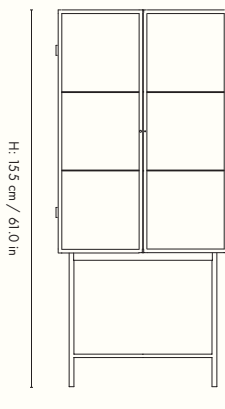

100569693
Cashmere

1104263106
Black

Information

Size: H: 155 x W: 70 x D 32 cm /

H: 61.0 x W: 27.5 x D: 15.7 in

Material: Reeded glass and powder coated steel

Care: Clean with a damp cloth tightly wrung out in clean water. Then polish with a soft, dry cloth

Info: Top and bottom part to be assembled.

Manual included. Two metal shelves included. Design in collaboration with Says Who. Registered design

Attention: This is a freestanding vitrine, but by using the included safety wall mounting the vitrine can be firmly installed into the wall

Country of origin: Vietnam

Net weight: 44 kg

Packsize: 1

Measurements

W: 70 cm / 27.5 in

D: 32 cm / 15.7 in

W: 70 cm / 27.5 in

Haze Sideboard

110059693
Cashmere

1104263107
Black

Information

Size: H: 90 x W: 110 x D 40 cm /
H: 35.4 x W: 43.3 x D: 15.7 in

Material: Reeded glass and powder coated steel

Care: Clean with a damp cloth tightly wrung out in clean water. Then polish with a soft, dry cloth