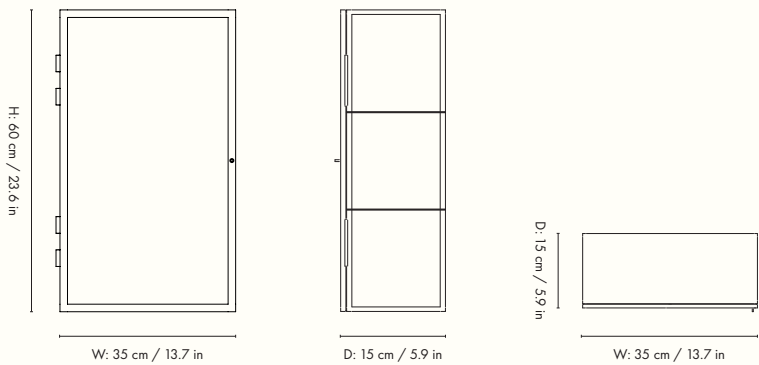

Haze Wall Cabinet

Profiling the same industrial aesthetic as our standalone Haze Vitrine, the Haze Wall Cabinet is, as its name suggests, a practical wall-mounted cabinet for storing smaller items. Crafted in powder-coated iron and fitted with elegant reeded or wired glass panels and a door, it's the ideal solution for storing glasses in the kitchen or beauty essentials in the bathroom. It also works equally well in a hallway filled with everyday objects such as keys and sunglasses.

Information

Size: H: 60 x W: 35 x D 15 cm /
H: 23.6 x W: 13.7 x D: 5.9 in

Material: Wired or reeded glass and powder coated iron

Care: Clean with a damp cloth tightly wrung out in clean water. Then polish with a soft, dry cloth

Info: Delivered assembled. Max. weight capacity 5 kgs. Two shelves included. It can be hung in either of both directions so the door can open in either of both ways. Brackets and screws for wall mounting included. Design in collaboration with Says Who. Registered design

Country of origin: China

Net weight: 11.5 kg

Packsize: 1

Measurements