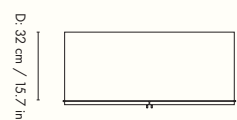

100569693
Cashmere

1104263106
Black

Information

Size: H: 155 x W: 70 x D 32 cm /

H: 61.0 x W: 27.5 x D: 15.7 in

Material: Reeded glass and powder coated steel

Care: Clean with a damp cloth tightly wrung out in clean water. Then polish with a soft, dry cloth

Country of origin: Vietnam

Net weight: 44 kg

Packsize: 1

Measurements

W: 70 cm / 27.5 in

D: 32 cm / 15.7 in

W: 70 cm / 27.5 in

Haze Sideboard

110059693
Cashmere

1104263107
Black

Information

Size: H: 90 x W: 110 x D 40 cm /
H: 35.4 x W: 43.3 x D: 15.7 in

Material: Reeded glass and powder coated steel

Care: Clean with a damp cloth tightly wrung out in clean water. Then polish with a soft, dry cloth