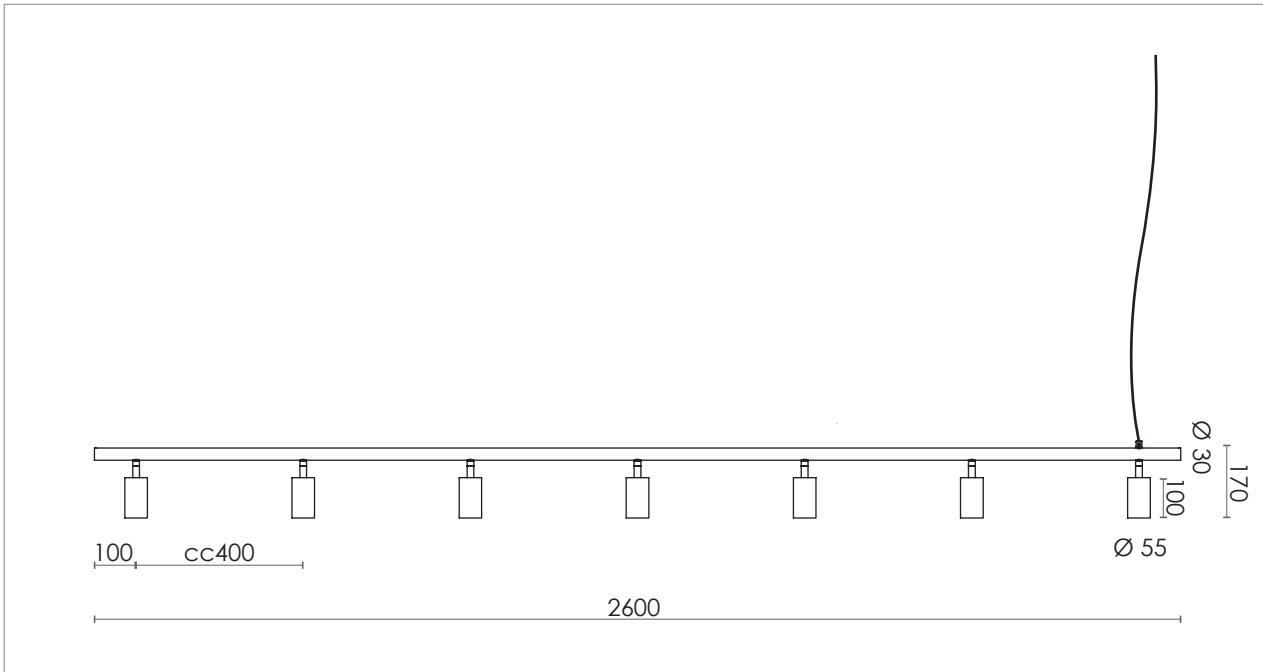

LONG JOHN 7 PENDANT

DESIGN SPECIFICATIONS

DIMENSIONS (mm)	H 170 x W 2600 - SHADE Ø 55 - ROD Ø 30
WEIGHT (kg)	4,8
MATERIALS	THE LAMP IS MADE FROM CLEAR LACQURED BRASS, STEEL OR POWDER COATED STEEL
CORD (mm)	3800
ENVIRONMENT	INDOOR
DESIGN BY	NICLAS HOFLIN
DESIGN YEAR	2014

ELECTRICAL SPECIFICATIONS

SWITCH	NO
BULB HOLDER	GU10
LIGHT SOURCE	INCLUDED 7 X 5 W DIMMABLE LED - 2700 K
DIMMABLE	YES
MAX (W)	56 W LED
VOLTAGE	230 / 240
CLASS	1
IP	20

COLOURS

	BLACK	ART.NO. 470507505		WHITE / BRASS SPOT	ART.NO. 470507002
	BRASS	ART.NO. 470517001		BLACK / STEEL SPOT	ART.NO. 470607005
	STEEL	ART.NO. 470607500		WHITE / STEEL SPOT	ART.NO. 470607002
	BLACK / BRASS SPOT	ART.NO. 470507005		BLACK / BRONZE COLORED SPOT	ART.NO. 470507223