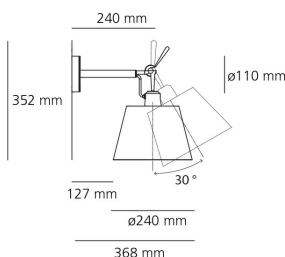

DIMENSIONS

COLOUR

LAMPS NOT INCLUDED

☐ **Category:** HALO
Number: 1
Watt: 77W
Socket: E27
Class: A

ALTERNATIVE LAMPS

☒ **LED**
Category: LED
Watt: 15W
Socket: E27
Class: A

LUMINAIR

Watt: 77W
Voltage: 220V-240V
Luminous Flux (lm): 1180lm
CCT: 2900K