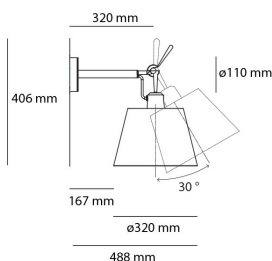

DIMENSIONS

COLOUR

LAMPS NOT INCLUDED

	Category:	HALO
	Number:	1
	Lbs:	Qt32
	Watt:	150W
	Socket:	E27
	Type:	Hsgsbt/c
	Luminous Flux (lm):	2870lm
	Colour Rendering:	1a
	Colour temperature (K):	2900K
	Duration (h):	2000h

ALTERNATIVE LAMPS

LED retrofit

Category:	LED
Watt:	21W
Luminous Flux (lm):	2452lm
Socket:	E27
Class:	A

LUMINAIR

Watt:	150W
Voltage:	220V-240V
Luminous Flux (lm):	2870 lm
CCT:	2900K