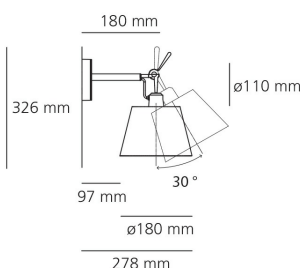

DIMENSIONS

COLOUR

LAMPS NOT INCLUDED

	Category:	HALO
	Number:	1
	Lbs:	Qt26
	Watt:	46W
	Socket:	E14
	Type:	N/s
	Luminous Flux (lm):	630lm
	Colour Rendering:	1a
	Colour temperature (K):	3000K

ALTERNATIVE LAMPS

LED retrofit

Category:	LED
Watt:	9W
Luminous Flux (lm):	806lm
Socket:	E27
Class:	A

LUMINAIR

Watt:	46W
Voltage:	220V-240V
Luminous Flux (lm):	630lm
CCT:	2800K