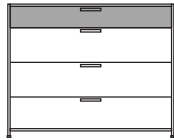

dresser 3 lower drawers perle lacquer

DIMENSIONS

H 34 - "
W 43 - "
D 19 - "

1 upper drawer for dresser lacquer -
pack of colors

DIMENSIONS

1 upper drawer for dresser argile
lacquer

DIMENSIONS

1 upper drawer for dresser white
lacquer

DIMENSIONS

1 upper drawer for dresser perle
lacquer

DIMENSIONS

bench unit 2 flap doors lacquer - pack
of colors

DIMENSIONS

H 18 - "
W 57 - "
D 18 - "

bench unit 2 flap doors argile lacquer

DIMENSIONS