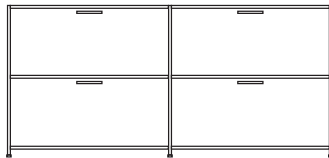

DIMENSIONS
H 31 - "
W 67 - "
D 18 - "

pair of glass shelves clear glass

DIMENSIONS

sideboard 2 drawers for hanging files +
2 flap doors lacquer - pack of colors

DIMENSIONS
H 31 - "
W 67 - "
D 18 - "

sideboard 2 drawers for hanging files +
2 flap doors argile lacquer