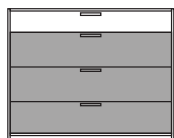

1 upper drawer for narrow chest argile
lacquer

DIMENSIONS

1 upper drawer for narrow chest white
lacquer

DIMENSIONS

1 upper drawer for narrow chest perle
lacquer

DIMENSIONS

dresser 3 lower drawers lacquer - pack
of colors

DIMENSIONS

H 34 - "
W 43 - "
D 19 - "