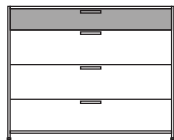

1 upper drawer for dresser white
lacquer

DIMENSIONS