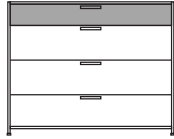

dresser 3 lower drawers perle lacquer

DIMENSIONS

H 34 - "
W 43 - "
D 19 - "

1 upper drawer for dresser lacquer -
pack of colors

DIMENSIONS

1 upper drawer for dresser argile
lacquer

DIMENSIONS

1 upper drawer for dresser white
lacquer

DIMENSIONS

1 upper drawer for dresser perle
lacquer

DIMENSIONS

bench unit 2 flap doors lacquer - pack
of colors

DIMENSIONS

H 18 - "
W 57 - "
D 18 - "

bench unit 2 flap doors argile lacquer

DIMENSIONS