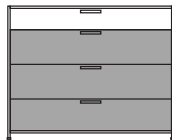

DIMENSIONS

H 34 - "
W 43 - "
D 19 - "

dresser 3 lower drawers argile lacquer

DIMENSIONS

H 34 - "
W 43 - "
D 19 - "

dresser 3 lower drawers white lacquer

DIMENSIONS

H 34 - "
W 43 - "
D 19 - "