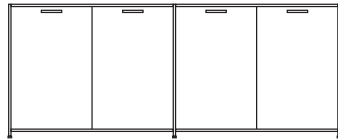

DIMENSIONS

H 34 - "
W 64 - "
D 18 - "

sideboard 2 doors + 3 drawers white
lacquer

DIMENSIONS
H 34 - "
W 64 - "
D 18 - "

sideboard 2 doors + 3 drawers perle
lacquer

DIMENSIONS
H 34 - "
W 64 - "
D 18 - "

sideboard 4 doors lacquer - pack of
colors

DIMENSIONS
H 34 - "
W 85 - "
D 18 - "

sideboard 4 doors argile lacquer

DIMENSIONS
H 34 - "
W 85 - "
D 18 - "

sideboard 4 doors white lacquer

DIMENSIONS

H 34 - "
W 85 - "
D 18 - "

sideboard 4 doors perle lacquer