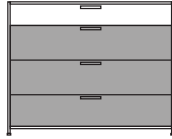

DIMENSIONS

H 34 - "
W 43 - "
D 19 - "

dresser 3 lower drawers argile lacquer

DIMENSIONS

H 34 - "
W 43 - "
D 19 - "

dresser 3 lower drawers white lacquer

DIMENSIONS

H 34 - "
W 43 - "
D 19 - "