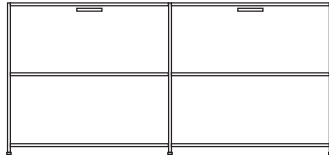

console 2 flap doors perle lacquer

DIMENSIONS

H 31 - "
W 67 - "
D 18 - "

pair of glass shelves clear glass

DIMENSIONS

sideboard 2 drawers + 2 flap doors
lacquer - pack of colors

DIMENSIONS

H 31 - "
W 67 - "
D 18 - "