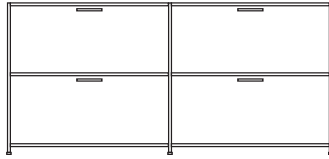

DIMENSIONS
H 31 - "
W 67 - "
D 18 - "

pair of glass shelves clear glass

DIMENSIONS

sideboard 2 drawers for hanging files +
2 flap doors lacquer - pack of colors

DIMENSIONS
H 31 - "
W 67 - "
D 18 - "

sideboard 2 drawers for hanging files +
2 flap doors argile lacquer