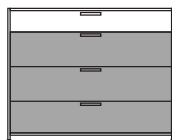

DIMENSIONS

H 34 - "
W 43 - "
D 19 - "