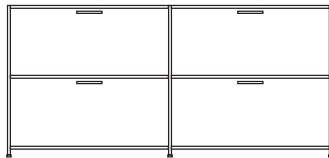

console 2 flap doors perle lacquer

DIMENSIONS

H 31 - "
W 67 - "
D 18 - "

pair of glass shelves clear glass

DIMENSIONS

sideboard 2 drawers + 2 flap doors
lacquer - pack of colors

DIMENSIONS

H 31 - "
W 67 - "
D 18 - "

DIMENSIONS
H 31 - "
W 67 - "
D 18 - "

pair of glass shelves clear glass

DIMENSIONS

sideboard 2 drawers for hanging files +
2 flap doors lacquer - pack of colors

DIMENSIONS
H 31 - "
W 67 - "
D 18 - "

sideboard 2 drawers for hanging files +
2 flap doors argile lacquer