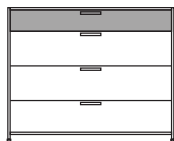

1 upper drawer for dresser perle
lacquer

DIMENSIONS