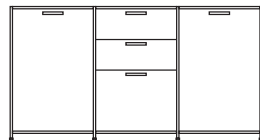

DIMENSIONS
H 31 - "
W 67 - "
D 18 - "

pair of glass shelves clear glass

DIMENSIONS

sideboard 2 drawers for hanging files +
2 flap doors lacquer - pack of colors

DIMENSIONS
H 31 - "
W 67 - "
D 18 - "

sideboard 2 drawers for hanging files +
2 flap doors argile lacquer

DIMENSIONS
H 31 - "
W 67 - "
D 18 - "

sideboard 2 drawers for hanging files +
2 flap doors white lacquer

DIMENSIONS
H 31 - "
W 67 - "
D 18 - "

sideboard 2 drawers for hanging files +
2 flap doors perle lacquer

DIMENSIONS
H 31 - "
W 67 - "
D 18 - "

pair of glass shelves clear glass

DIMENSIONS

sideboard 2 doors + 3 drawers lacquer
- pack of colors

DIMENSIONS

H 34 - "
W 64 - "
D 18 - "

sideboard 2 doors + 3 drawers argile
lacquer