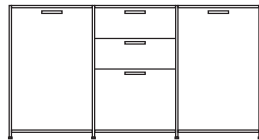

DIMENSIONS
H 31 - "
W 67 - "
D 18 - "

pair of glass shelves clear glass

DIMENSIONS

sideboard 2 doors + 3 drawers lacquer
- pack of colors

DIMENSIONS

H 34 - "
W 64 - "
D 18 - "

sideboard 2 doors + 3 drawers argile
lacquer

DIMENSIONS

H 34 - "
W 64 - "
D 18 - "

sideboard 2 doors + 3 drawers white
lacquer

DIMENSIONS
H 34 - "
W 64 - "
D 18 - "

sideboard 2 doors + 3 drawers perle
lacquer

DIMENSIONS
H 34 - "
W 64 - "
D 18 - "

sideboard 4 doors lacquer - pack of
colors