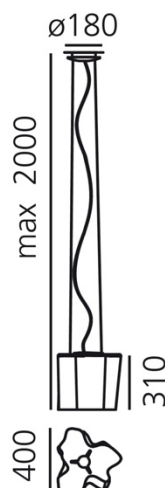

PRODUCT DATA SHEET

Logico Mini suspension

DESIGN BY:

Gerhard Reichert , Michele De Lucchi
2002

MATERIALS:

Blown glass, aluminium

DESCRIPTION:

Available in four sizes and in four configurations: single, on line, 3x120° and 4x90°. Its modular shape lends itself to the creation and realisation of customized compositions, supplied as special project. Logico nano track is available with track adapter.

OPTICS

Emission:	Diffused And Direct
-----------	---------------------

DIMENSIONS

Width:	cm 24
Height:	cm 22
Base Diameter:	cm 18
Max Height from ceiling:	cm 200

DIMENSIONS

LAMPS NOT INCLUDED

	Category:	HALO
	Number:	1
	Lbs:	A60
	Watt:	77W
	Socket:	E27
	Luminous Flux (lm):	1320lm
	Colour Rendering:	1a
	Colour temperature (K):	2900K
	Duration (h):	1000h

Logico suspension

DESIGN BY:

Gerhard Reichert , Michele De Lucchi
2001

MATERIALS:

Blown glass, aluminium

DESCRIPTION:

Available in four sizes and in four configurations: single, on line, 3x120° and 4x90°. Its modular shape lends itself to the creation and realisation of customized compositions, supplied as special project. Logico nano track is available with track adapter.

OPTICS

Emission:	Diffused And Direct
-----------	---------------------

DIMENSIONS

Width:	cm 40
Height:	cm 31
Base Diameter:	cm 18
Max Height from ceiling:	cm 200

DIMENSIONS

LAMPS NOT INCLUDED

<input type="checkbox"/>	Category:	HALO
	Number:	1
	Watt:	116W
	Socket:	E27
	Colour temperature (K):	2700K
	Class:	A