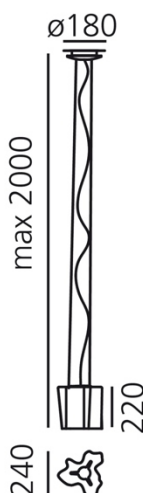

PRODUCT DATA SHEET

Logico Mini suspension

DESIGN BY:

Gerhard Reichert , Michele De Lucchi
2002

MATERIALS:

Blown glass, aluminium

DESCRIPTION:

Available in four sizes and in four configurations: single, on line, 3x120° and 4x90°. Its modular shape lends itself to the creation and realisation of customized compositions, supplied as special project. Logico nano track is available with track adapter.

TECHNICAL DATA SHEET

FEATURES

Product name:	Logico Mini suspension
Article Code:	0696020A
Colour:	White
Material:	Blown glass, aluminium
Series:	Design
Environment:	Indoor
Area contract:	Hospitality Hotel, Hospitality Restaurant, Office

OPTICS

Emission:	Diffused And Direct
-----------	---------------------

DIMENSIONS

Width:	cm 24
Height:	cm 22
Base Diameter:	cm 18
Max Height from ceiling:	cm 200

DIMENSIONS

LAMPS NOT INCLUDED

	Category:	HALO
	Number:	1
	Lbs:	A60
	Watt:	77W
	Socket:	E27
	Luminous Flux (lm):	1320lm
	Colour Rendering:	1a
	Colour temperature (K):	2900K
	Duration (h):	1000h

OPTICS

Emission:	Diffused And Direct
-----------	---------------------

DIMENSIONS

Width:	cm 40
Height:	cm 31
Base Diameter:	cm 18
Max Height from ceiling:	cm 200

DIMENSIONS

LAMPS NOT INCLUDED

<input type="checkbox"/>	Category:	HALO
	Number:	1
	Watt:	116W
	Socket:	E27
	Colour temperature (K):	2700K
	Class:	A