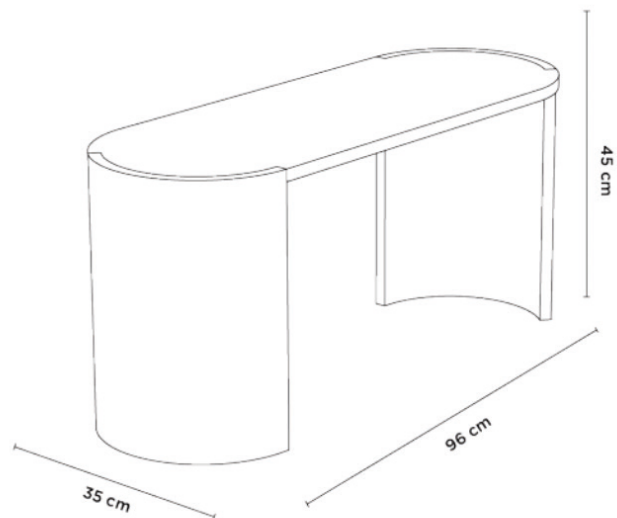

COLORS

Natural Ash

Black

AIRISTO bench/side table can be ordered from our website. Our products are customisable in colour according to RAL or NCS colour schemes upon request.

Enquiries of AIRISTO pieces:
sales@madebychoice.com