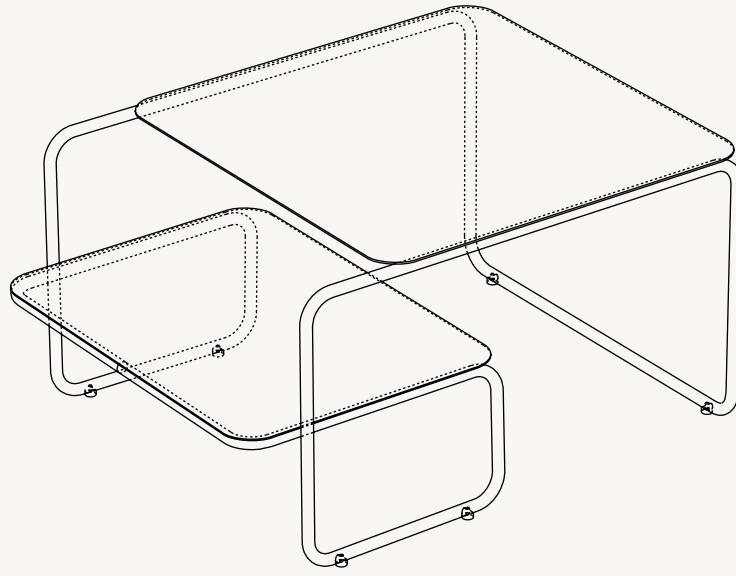

LEVEL COFFEE TABLE