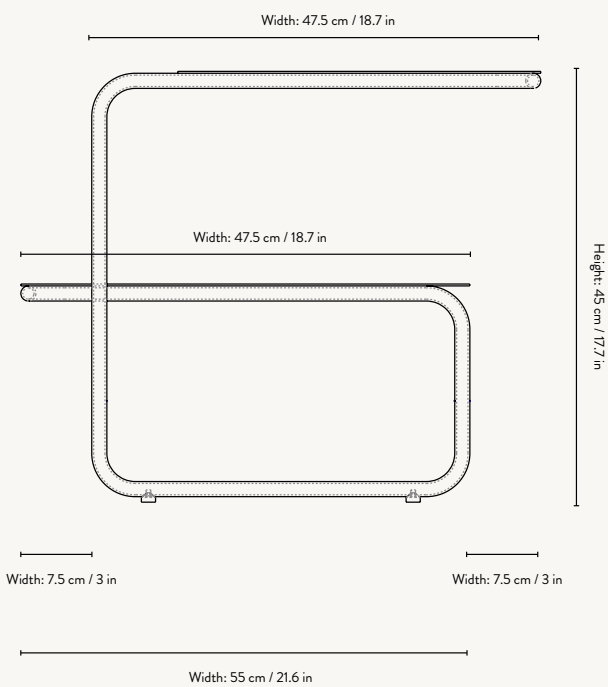

LEVEL SIDE TABLE