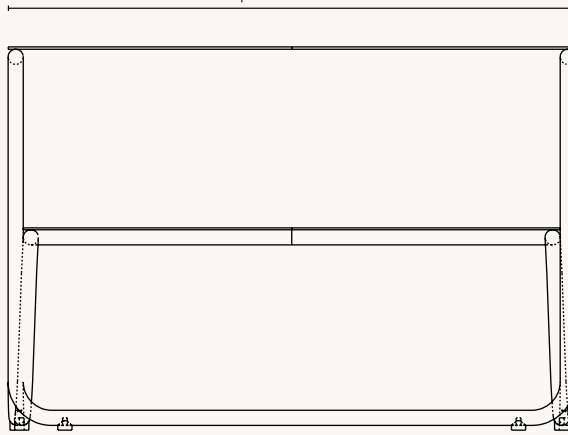

Depth: 60 cm / 23.6 in