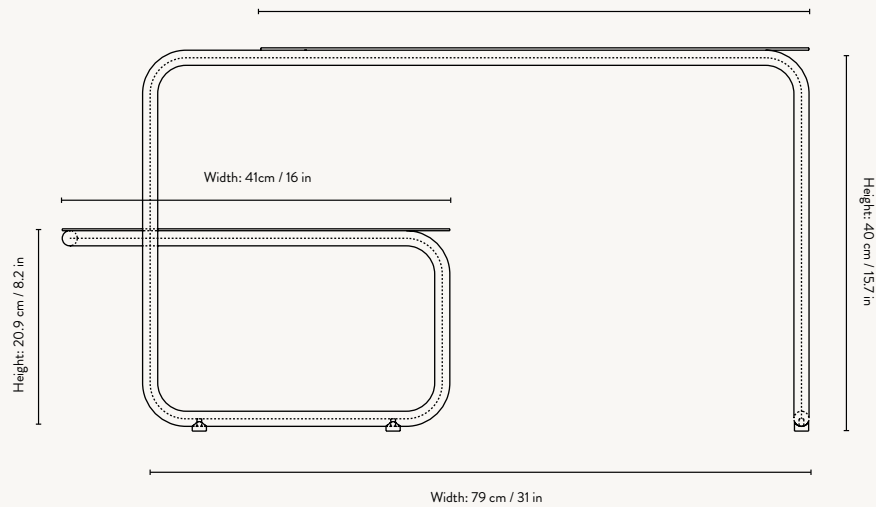

## PRODUCT INFO

<b>Product types:</b>	Coffee Table Side Table
<b>Origin:</b>	Italy
<b>Weight:</b>	<u>Level Coffe Table:</u> 15 kg <u>Level Side Table:</u> 7 kg
<b>Material:</b>	Powder coated steel
<b>Dimensions:</b>	<u>Level Coffe Table:</u> H: 40 x W: 79 x D: 60 cm / H: 15.7 x W: 31.1 x D: 23.6 in <u>Level Side Table:</u> H: 45 x W: 55 x D: 35 cm / H: 17.7 x W: 21.7 x D: 13.8 in
<b>Design:</b>	ferm LIVING
<b>Info:</b>	Suitable for outdoor use
<b>Care instructions:</b>	Wipe with a damp cloth

# LEVEL COFFEE TABLE

Depth: 60 cm / 23.6 in

Width: 58 cm / 22.8 in

### LEVEL SIDE TABLE

Size: H: 45 x W: 55 x D: 35 cm  
H: 17.7 x W: 21.7 x D: 13.8 in  
Material: Powder coated steel  
Care: Wipe with a damp cloth  
Info: Suitable for outdoor use.  
Registered design  
Country: Italy  
Net. weight: 7 kg  
Packsize: 1

### LEVEL COFFEE TABLE

Size: H: 40 x W: 79 x D: 60 cm  
H: 15.7 x W: 31.1 x D: 23.6 in  
Material: Powder coated steel  
Care: Wipe with a damp cloth  
Info: Suitable for outdoor use.  
Registered design  
Country: Italy  
Net. weight: 15 kg  
Packsize: 1