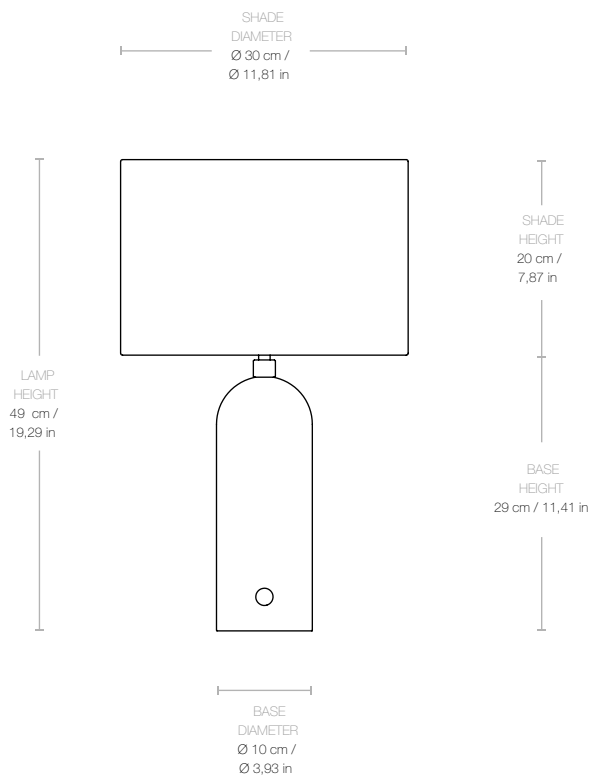

Gravity Table Lamp - Small, UK

Designed by Space Copenhagen - 2018

ITEM NUMBER		
	Gravity Table Lamp - Small, UK (Base: Blackened Steel, Shade: White)	10012334
	Gravity Table Lamp - Small, UK (Base: Blackened Steel, Shade: Canvas)	10012335
	Gravity Table Lamp - Small, UK (Base: Black Marble, Shade: White)	10012341
	Gravity Table Lamp - Small, UK (Base: Black Marble, Shade: Canvas)	10012340
	Gravity Table Lamp - Small, UK (Base: Grey Marble, Shade: White)	10012344
	Gravity Table Lamp - Small, UK (Base: Grey Marble, Shade: Canvas)	10012346
	Gravity Table Lamp - Small, UK (Base: White Marble, Shade: White)	10012353
	Gravity Table Lamp - Small, UK (Base: White Marble, Shade: Canvas)	10012352

DESCRIPTION

The Gravity Collection designed by Space Copenhagen, consisting of two table lamps, a floor lamp, two pendants and now also two wall lamps is aesthetically contrasting strength and fragility. Taking its name from the lamp's distinctive balance between the anchoring of the heavy, cylindrical base and the lightweight, airy shade, it beautifully merges into a sculptural whole. Blending understated elegance, clean functionality and effortless in its own succinct and simple way, the Gravity Lamp gives an ambient and subtle light display and creates different moods and expressions depending on the choice of size and combination of materiality.

Black Textile

MATERIALS

Metal, Textile, Marble

Dimensions

LAMP WIDTH	30 cm
LAMP DEPTH	30 cm
LAMP HEIGHT	49 cm
SHADE DIAMETER	Ø 30 cm
SHADE HEIGHT	20 cm
BASE DIAMETER	Ø 10 cm
BASE HEIGHT	29 cm
CORD LENGTH	200 cm

Weight

TOTAL WEIGHT	2,5 kg
--------------	--------

Packaging

NUMBER OF PARCELS	1
PACKAGING LENGTH	52 cm
PACKAGING WIDTH	37 cm
PACKAGING HEIGHT	17 cm
PACKAGING WEIGHT	1 kg
GROSS WEIGHT	3,5 kg

Electrical Specifications