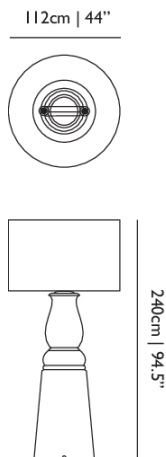

Detailing

The Farooo is characterized by a curved, graceful and contemporary shape.

Colours

White

Farooo / Base Large

Dimensions

Product

WIDTH 63cm | 24.8"
HEIGHT 189cm | 74.4"
DEPTH 63cm | 24.8"
DIAMETER 63cm | 24.8"

Packaging

WIDTH 75cm | 29.5"
HEIGHT 208cm | 81.9"
CUBAGE 1.19m³ | 41.87ft³
LENGTH 76cm | 29.9"
WEIGHT 38kg | 83.78lbs

Technical CE

MATERIAL

Fibreglass base, PVC/viscose laminate shade

ENERGY LABEL

A++ to E

NUMBER OF LIGHTSOURCES

Product

WIDTH 49cm | 19.3"**HEIGHT** 145cm | 57.1"**DEPTH** 49cm | 19.3"**DIAMETER** 49cm | 19.3"

Packaging

WIDTH 60cm | 23.6"**HEIGHT** 161cm | 63.4"**CUBAGE** 0.61m³ | 21.49ft³**LENGTH** 63cm | 24.8"**WEIGHT** 25.5kg | 56.22lbs

WIDTH 70cm | 27.6"
HEIGHT 45cm | 17.7"
DEPTH 70cm | 27.6"
DIAMETER 70cm | 27.6"

Packaging

WIDTH 72cm | 28.3"
HEIGHT 50cm | 19.7"
CUBAGE 0.26m³ | 9.15ft³
LENGTH 72cm | 28.3"
WEIGHT 4.5kg | 9.92lbs

Technical