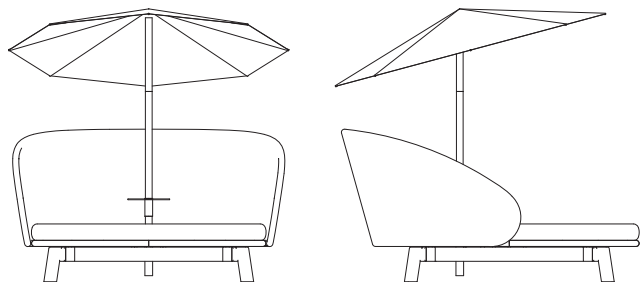

Peacock daybed is a beautiful visual furniture with comfort as the keyword. Peacock is a modern furniture designed by Foersom & Hiort-Lorenzen MDD. Peacock is available in Cane-line Weave®, which makes Peacock ideal for outdoor use in any climate as it is temperature and UV-resistant.

It comes with a cushion set + 4 large back cushions (60x60 cm.) The Daybed cushions comes in an outstanding colour; Cane-line Natté light grey.

The mix of two colours in the weave gives a very unique look. The Peacock Daybed comes with a small teak table, and can also be combined with our Classic parasol as an acquisition.

Peacock Daybed ist ein schönes visuelles Möbelstück mit Komfort als Schlüsselwort. Peacock ist eine moderne Möbelserie von Foersom & Hiort-Lorenzen MDD. Das Daybed ist in Cane-line Weave® produziert und somit temperatur- und UV-beständig und ideal für den Außeneinsatz in jedem Klima geeignet. Die zwei Farben im Gewebe grau und hellgrau ergeben einen sehr einzigartigen Look.

Es wird mit einem Kissenatz + 4 große Rückenkissen (60x60 cm) geliefert. Die Daybed-Kissen sind in einem skandinavischen hellgrau. (Cane-line Natté light grey)

Das Peacock Daybed ist mit einem kleinen Teak-Tisch ausgestattet und kann auch mit unserem Classic-Sonnenschirm kombiniert werden.