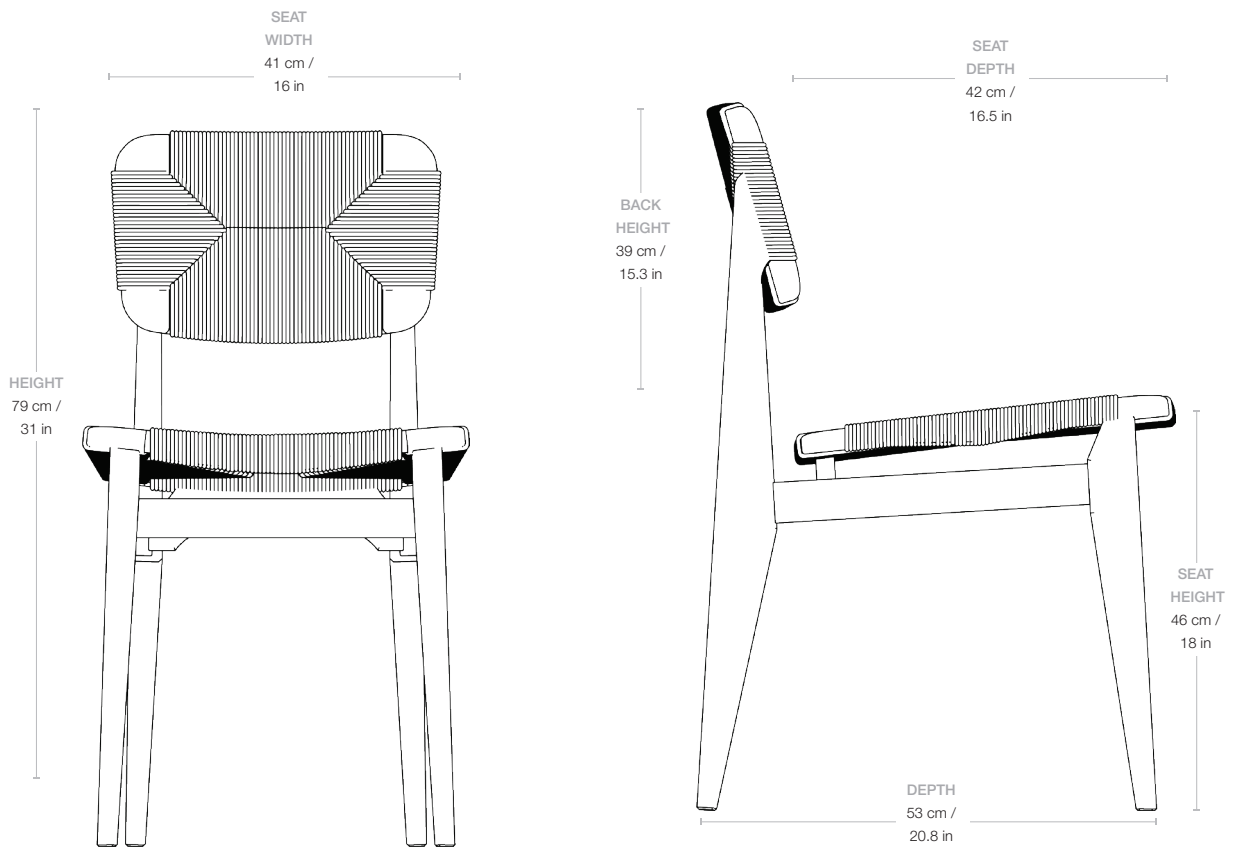

C- Chair - Dining Chair - Un-Upholstered - Paper Cord

Designed by Marcel Gascoïn - 1947

ITEM NUMBER

23791

DESCRIPTION

One of Marcel Gascoïn's most well-known pieces, the C-Chair Dining Chair, was designed in 1947. The chair represents not only the aesthetic and practical power of Gascoïn's designs, but also the social conscience he strongly demonstrated through the post-war years in France. The C-Chair was originally created out of necessity to fit in to the new sizes of homes built at the end of World War II, where Gascoïn made up for the lack of space by creating simple, functional furniture. Cleverly designed with great attention to detail, the C-Chair possesses an elegant shape, yet sturdy construction rooted in a simple, minimal, and strong design language. Characterised by voluminous and vigorous legs juxtaposed by an inviting seat in lighter material like French cane, straw or fabric, the quality of the C-Chair reveals itself through modern lines, sobriety, and high-quality wooden workmanship.

Materials & Finishes

BASE FINISH

American walnut (oiled), oak (oiled), black stained oak (lacquered), smoked oak (lacquered)

MATERIALS

American walnut, Oak, Paper cord

Dimensions

WIDTH	41 cm / 16 in
DEPTH	53 cm / 20.8 in
HEIGHT	79 cm / 31 in
SEAT WIDTH	41 cm / 16 in
SEAT DEPTH	42 cm / 16.5 in
SEAT HEIGHT	46 cm / 18.1 in
BACKREST HEIGHT	39 cm / 15.3 in

Weight

TOTAL WEIGHT	5.3 kg / 11.6 lbs
---------------------	-------------------

Packaging

NUMBER OF PARCELS	1
PACKAGING LENGTH	84 cm / 33 in
PACKAGING WIDTH	56 cm / 22 in
PACKAGING HEIGHT	55 cm / 21.6 in

PACKAGING WEIGHT 2.5 kg / 5.5 lbs

GROSS WEIGHT 7.8 kg / 17 lbs

Test & Certifications

EN 16139L2 Yes

SUSTAINABILITY Parts can be separated and sorted for recycling
Formaldehyde free glue
100% of our wood products are manufactured to comply with EUTR
The C-Chair is manufactured with FSC certified Oak