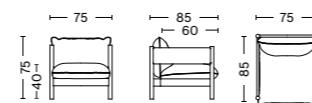

Please note that Arbour Club sofa in leather has a matching stitching in the middle of the seat and back cushion.

DIMENSIONS

ARBOUR 2 SEATER

Width 180 cm
Depth 87 cm
Height 75 cm
Seat height 40 cm
Seat depth 60 cm
Weight 52 kg

ARBOUR 3 SEATER

Width 220 cm
Depth 87 cm
Height 75 cm
Seat height 40 cm
Seat depth 60 cm
Weight 63 kg

ARBOUR CLUB ARMCHAIR

Width 75 cm
Depth 85 cm
Height 75 cm
Seat height 40 cm
Seat depth 60 cm
Weight 28,5 kg

ARBOUR CLUB SOFA

Width 150 cm
Depth 87 cm
Height 75 cm
Seat height 40 cm
Seat depth 60 cm
Weight 45 kg

PRODUCT INFORMATION

DESIGN YEAR
2020

COUNTRY OF ORIGIN
Lithuania

OPTIONS
CMHR filling (fire retardant)