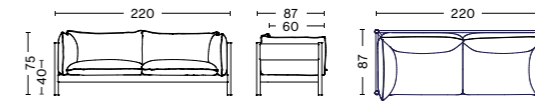

Please note that Arbour Club sofa in leather has a matching stitching in the middle of the seat and back cushion.

DIMENSIONS

ARBOUR 2 SEATER

Width 180 cm
Depth 87 cm
Height 75 cm
Seat height 40 cm
Seat depth 60 cm
Weight 52 kg

ARBOUR 3 SEATER

Width 220 cm
Depth 87 cm
Height 75 cm
Seat height 40 cm
Seat depth 60 cm
Weight 63 kg

ARBOUR CLUB ARMCHAIR

Width 75 cm
Depth 85 cm
Height 75 cm
Seat height 40 cm
Seat depth 60 cm
Weight 28,5 kg