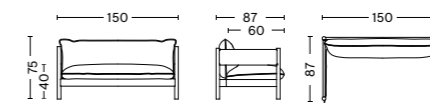

Please note that Arbour Club sofa in leather has a matching stitching in the middle of the seat and back cushion.

DIMENSIONS

ARBOUR 2 SEATER

Width 180 cm
Depth 87 cm
Height 75 cm
Seat height 40 cm
Seat depth 60 cm
Weight 52 kg

ARBOUR 3 SEATER

Width 220 cm
Depth 87 cm
Height 75 cm
Seat height 40 cm
Seat depth 60 cm
Weight 63 kg

ARBOUR CLUB ARMCHAIR

Width 75 cm
Depth 85 cm
Height 75 cm
Seat height 40 cm
Seat depth 60 cm
Weight 28,5 kg

ARBOUR CLUB SOFA

Width 150 cm
Depth 87 cm
Height 75 cm
Seat height 40 cm
Seat depth 60 cm
Weight 45 kg

PRODUCT INFORMATION

DESIGN YEAR
2020

COUNTRY OF ORIGIN
Lithuania

OPTIONS
CMHR filling (fire retardant)