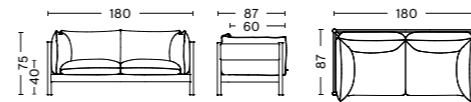

Please note that Arbour Club sofa in leather has a matching stitching in the middle of the seat and back cushion.

DIMENSIONS

ARBOUR 2 SEATER

Width 180 cm
Depth 87 cm
Height 75 cm
Seat height 40 cm
Seat depth 60 cm
Weight 52 kg

ARBOUR 3 SEATER

Width 220 cm
Depth 87 cm
Height 75 cm
Seat height 40 cm
Seat depth 60 cm
Weight 63 kg

ARBOUR CLUB ARMCHAIR

Width 75 cm
Depth 85 cm
Height 75 cm
Seat height 40 cm
Seat depth 60 cm
Weight 28,5 kg

ARBOUR CLUB SOFA

Width 150 cm
Depth 87 cm
Height 75 cm
Seat height 40 cm
Seat depth 60 cm
Weight 45 kg

PRODUCT INFORMATION

DESIGN YEAR
2020

COUNTRY OF ORIGIN
Lithuania

OPTIONS
CMHR filling (fire retardant)