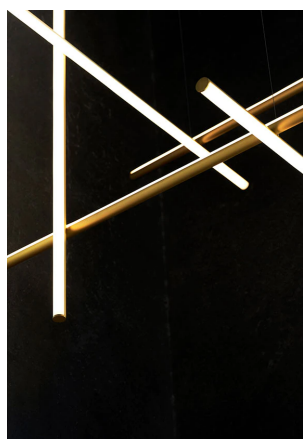

Coordinates C1

av Michael Anastassiades , 2020

Coordinates' is a lighting system consisting of horizontal and vertical strip lights that form illuminated grid-like structures of various complexities. The system can be easily adapted for different environments of varying scale.

In addition to the customized solutions there are a collection of standard chandeliers of pared-down configurations that can be used in any setting.

Montering	Tak/vägg
Miljö	Inomhus
Vikt	3,8 Kg
Tillgängliga ljuskällor	1 x Strip Led 45W [i] 2700K 2270lm CRI95
Nödbelysning	Utan
Spänning	48v
Effekt	45W
Batteri	Nej
Strömförsörjning ingår	Nej

Material Extruderat aluminium, Platinic silicone extruded opal

Certifikat