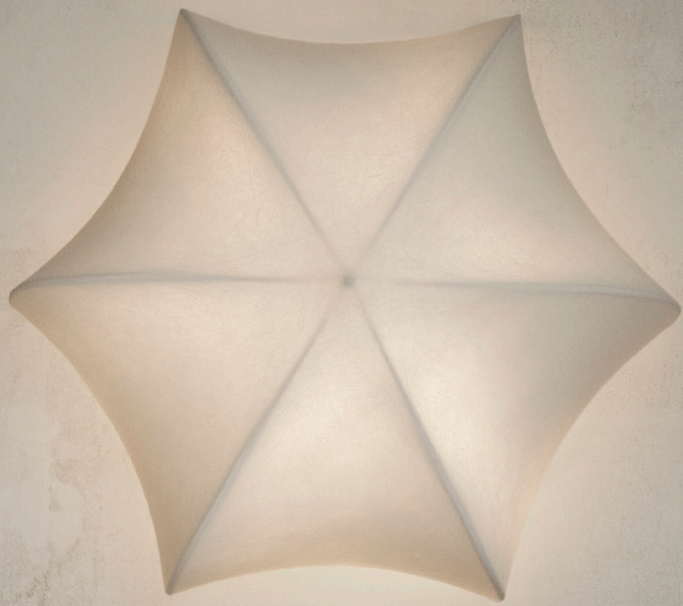

Product Fact Sheet

Poem Lamp Collection

ferm
LIVING

Poem Table Lamp

Drawing inspiration from the opulent details found in Baroque art and architecture, the Poem Table Lamp has a romantic and elegant expression. Made through an intricate process where liquid tissue is sprayed over the lamp's casted aluminium base, the result is a translucent shade that artfully stretches over intricate steel arches, ensuring that the lamp emits a soft, diffused light while resembling a delicate flower. The non-woven polymer shade will beautifully patinate over time, giving it a unique appearance. Place the Poem on your bedside table or let it elegantly illuminate your desk.

Measurements

Poem Ceiling/Wall Lamp – Ø36

Drawing inspiration from the opulent details found in Baroque art and architecture, the Poem Wall/Ceiling Lamp has a romantic and elegant expression. Made through an intricate process where liquid tissue is sprayed over the lamp's inner steel structure, the result is a translucent shade that artfully stretches over intricate arches, ensuring that the lamp emits a soft, diffused light while resembling a delicate flower. The non-woven polymer shade will beautifully patinate over time, giving it a unique appearance. Hang the Poem lamp on a wall or use it as a plafond-style ceiling lamp that will elevate and illuminate any space.