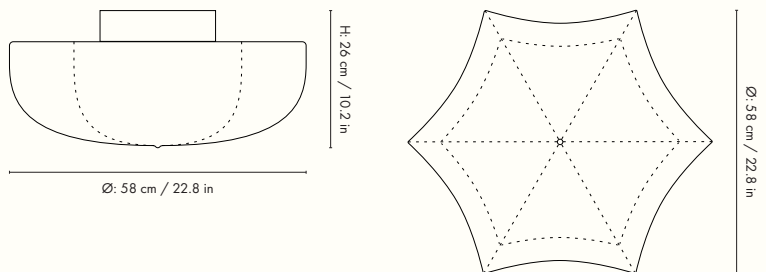

Measurements