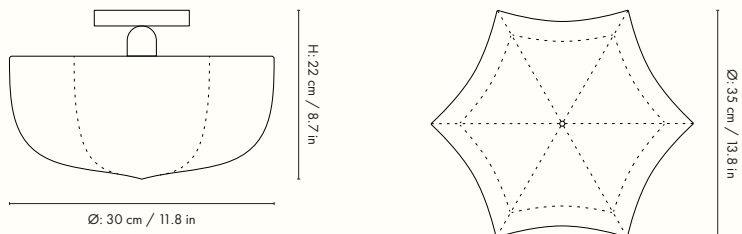

Measurements