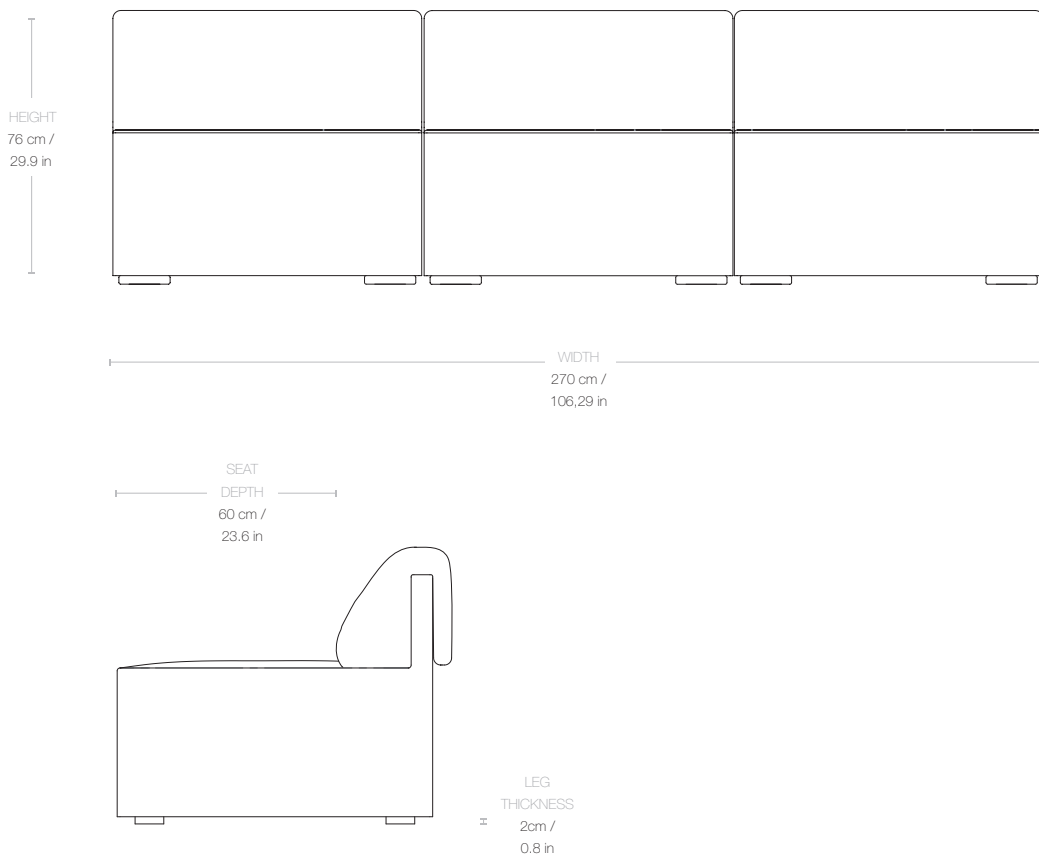

## Wonder Sofa - Fully Upholstered, 3-seater without armrests, 270x95

Designed by Space Copenhagen - 2019

---

---

ITEM NUMBER

13122

DESCRIPTION

Wonder builds on the virtues of 70s lounge furniture - informal, generous, playful, bringing it into the present with an elegantly minimal and sleek frame. The Wonder Sofa celebrates comfort and ease with its softly folded cushion over the backrest - relaxed and neat at the same time. With a choice of textiles and seam detailing to the backrest cushion, Wonder can be customized to fit both formal and more playful spaces and settings.

## Dimensions

WIDTH	270 cm / 106,29 in
DEPTH	95 cm / 37,40 in
HEIGHT	76 cm / 29,92 in
SEAT WIDTH	270 cm / 106,29 in
SEAT DEPTH	60 cm / 23,62 in
SEAT HEIGHT	42 cm / 16,53 in
BACKREST HEIGHT	36 cm / 17,32 in
BASE THICKNESS	2 cm / 0,78 in

## Weight

TOTAL WEIGHT	79,5 kg / 175,26 lbs
--------------	----------------------

---

## Packaging

NUMBER OF PARCELS	2
PACKAGING LENGTH	291 cm / 114,56 in
PACKAGING WIDTH	97 cm / 38,18 in

PACKAGING HEIGHT	70 cm / 27,55 in
PACKAGING WEIGHT	27 kg / 59,52 lbs
GROSS WEIGHT	106,5 kg / 234,79 lbs