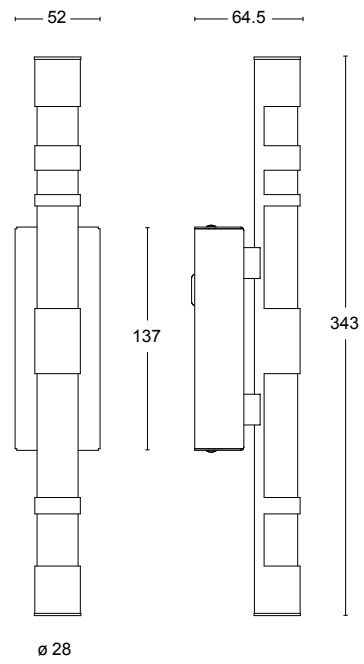

Rough Brass

Rough Brass

Specifications

TECHNICAL SPECIFICATION

Designer	Egnell Allard
Electrical data	Class I IP44 230V
Description	Produced in rough brass with a diffuser in opal acrylic. Comes in two sizes
Connection	Fixed mounting
Mounting	Fixed installation to the wall
Lightsource	1 x 5,8W LEDstrip 2700K 600lm CRI90 24V trafo incl (Included)

ARTICLE NO

	Large
30006F72-000	Rough brass
	Small
30007F72-000	Rough brass

Dimensions

Large

Small

For more info, visit our website