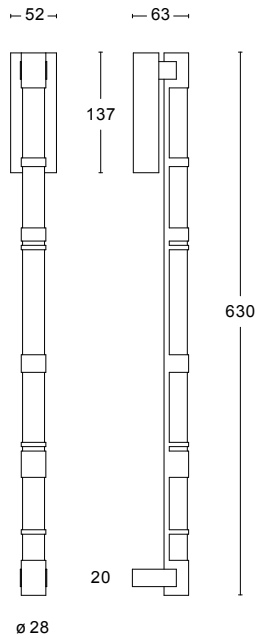

Rough Brass

Rough Brass

Specifications

TECHNICAL SPECIFICATION

Designer	Egnell Allard
Electrical data	Class I IP44 230V
Description	Produced in rough brass with a diffuser in opal acrylic. Comes in two sizes
Connection	Fixed mounting
Mounting	Fixed installation to the wall
Lightsource	1 x 5,8W LEDstrip 2700K 600lm CRI90 24V trafo incl (Included)

ARTICLE NO

	Large
30006F72-000	Rough brass
	Small
30007F72-000	Rough brass

Dimensions

Large

Small

For more info, visit our website