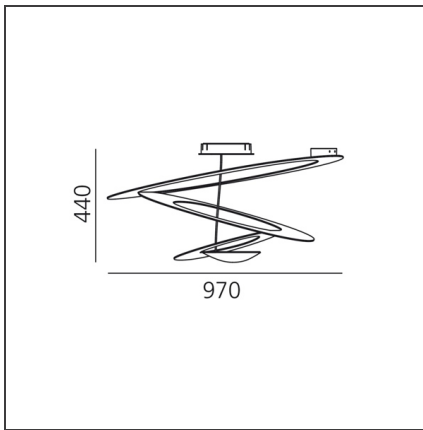

TECHNICAL DRAWINGS

FEATURES

Article Code:	1253W10A	Material:	Aluminum
Colour:	White	Series:	Design
Installation:	Ceiling	Area contract:	Residential
Environment:	Indoor	Emission:	Indirect

DIMENSIONS

Width:	cm 97	Glow Wire Test:	650
Height:	cm 44		

DIMENSIONS

Width:	cm 97	Glow Wire Test:	650
Height:	cm 44		

INCLUDED SOURCES

Category:	LED	Color temperature (K):	3000K
Number:	1	Color Tolerance:	MacAdam 2SDCM
Watt:	44W	CRI:	90
Delivered lumens output (lm):	4230lm		
Type:	0		
Class:	A		

TECHNICAL DRAWINGS

FEATURES

Article Code:	1255W10A	Material:	Aluminum
Colour:	White	Series:	Design
Installation:	Ceiling		

DIMENSIONS

Height:	cm 36	Glow Wire Test:	650
----------------	-------	------------------------	-----

TECHNICAL DRAWINGS

FEATURES

Article Code:	1255110A	Material:	Aluminum
Colour:	White	Series:	Design
Installation:	Ceiling		

DIMENSIONS

Height:	cm 36	Glow Wire Test:	650
----------------	-------	------------------------	-----