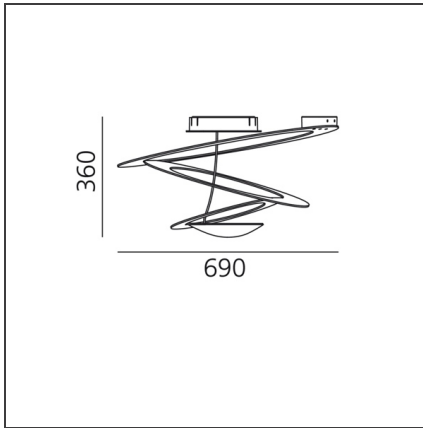

TECHNICAL DRAWINGS

FEATURES

Article Code:	1253W10A	Material:	Aluminum
Colour:	White	Series:	Design
Installation:	Ceiling	Area contract:	Residential
Environment:	Indoor	Emission:	Indirect

DIMENSIONS

Width:	cm 97	Glow Wire Test:	650
Height:	cm 44		

DIMENSIONS

Width:	cm 97	Glow Wire Test:	650
Height:	cm 44		

INCLUDED SOURCES

Category:	LED	Color temperature (K):	3000K
Number:	1	Color Tolerance:	MacAdam 2SDCM
Watt:	44W	CRI:	90
Delivered lumens output (lm):	4230lm		
Type:	0		
Class:	A		

TECHNICAL DRAWINGS

FEATURES

Article Code:	1255W10A	Material:	Aluminum
Colour:	White	Series:	Design
Installation:	Ceiling		

DIMENSIONS

Height:	cm 36	Glow Wire Test:	650
----------------	-------	------------------------	-----

TECHNICAL DRAWINGS

FEATURES

Article Code:	1255110A	Material:	Aluminum
Colour:	White	Series:	Design
Installation:	Ceiling		

DIMENSIONS

Height:	cm 36	Glow Wire Test:	650
----------------	-------	------------------------	-----