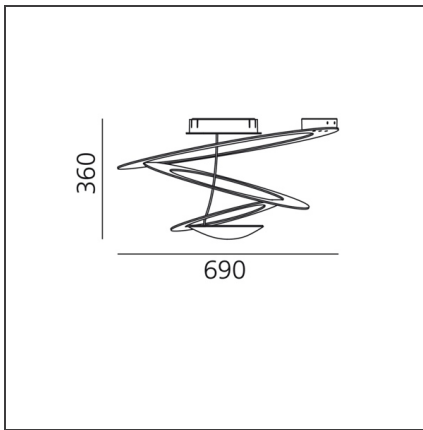

TECHNICAL DRAWINGS

FEATURES

Article Code:	1253W10A	Material:	Aluminum
Colour:	White	Series:	Design
Installation:	Ceiling	Area contract:	Residential
Environment:	Indoor	Emission:	Indirect

DIMENSIONS

Width:	cm 97	Glow Wire Test:	650
Height:	cm 44		

DIMENSIONS

Width:	cm 97	Glow Wire Test:	650
Height:	cm 44		

INCLUDED SOURCES

Category:	LED	Color temperature (K):	3000K
Number:	1	Color Tolerance:	MacAdam 2SDCM
Watt:	44W	CRI:	90
Delivered lumens output (lm):	4230lm		
Type:	0		
Class:	A		

TECHNICAL DRAWINGS

FEATURES

Article Code:	1255W10A	Material:	Aluminum
Colour:	White	Series:	Design
Installation:	Ceiling		

DIMENSIONS

Height:	cm 36	Glow Wire Test:	650
----------------	-------	------------------------	-----

TECHNICAL DRAWINGS

FEATURES

Article Code:	1255110A	Material:	Aluminum
Colour:	White	Series:	Design
Installation:	Ceiling		

DIMENSIONS

Height:	cm 36	Glow Wire Test:	650
----------------	-------	------------------------	-----