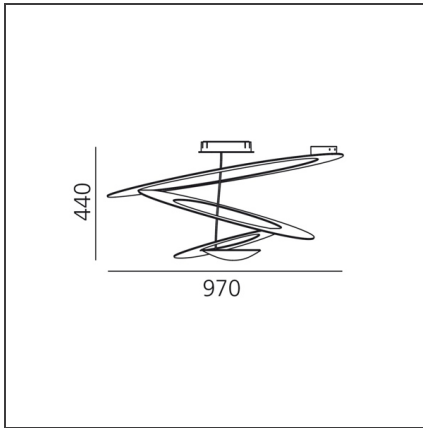

TECHNICAL DRAWINGS

FEATURES

Article Code:	1253110A	Material:	Aluminum
Colour:	White	Series:	Design
Installation:	Ceiling	Area contract:	Residential
Environment:	Indoor	Emission:	Indirect

DIMENSIONS

Width:	cm 97	Glow Wire Test:	650
Height:	cm 44		

INCLUDED SOURCES

Category:	LED	Color temperature (K):	3000K
Number:	1	Color Tolerance:	MacAdam 2SDCM
Watt:	44W	CRI:	90
Delivered lumens output (lm):	4230lm		
Type:	0		
Class:	A		

LUMINAIRE

Watt:	44W	Delivered lumens output (lm):	3313lm
Voltage:	220V-240V	CCT:	3000K
		Efficiency:	82%
		Efficacy:	75.30lm/W
		CRI:	90
		Dimmable Typology:	Push

Notes

Lamp included.