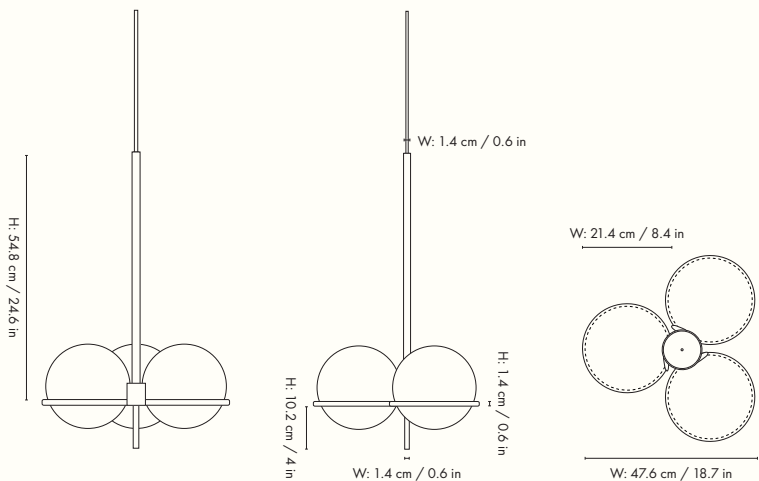

Product Fact Sheet

Era Chandelier

ferm
LIVING

Era Chandelier

The Era Chandelier is an elegant statement lamp inspired by the clear lines and geometric shapes of the 20's Art Deco Movement. With three opal glass globes resting effortlessly on a light, powder-coated iron structure, the chandelier has a feminine and delicate expression, which nods to the distinctive era and represents everything we love about timeless design and simplicity in construction. Let the Era Chandelier adorn your hallway, stairways, or light up the conversation at the dinner table.

1104265567
Eggshell

1104266571
Black

Information

Size: Ø: 48 x H: 20 cm / Ø: 18.9 x H: 7.9 in
Material: Powder coated iron. White opal glass.
 E27 socket. 5 metre fabric cord in a matching colour
Care: Wipe with a damp cloth
Voltage: 220-240V - 50Hz
Light source: E27 max 13W LED. Bulb not included
Info: Separate version for US. Registered design
Certifications: CE, CB, UKCA, RoHs. Only approved for EU/NO/CH/UK
Classification: IP20, Class II
Country of origin: China
Net weight: 3 kg
Packsize: 1

Measurements

Space to feel comfortably you