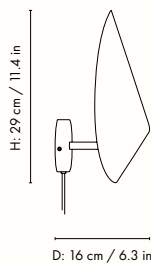

Measurements

Lampshade direction can be adjusted