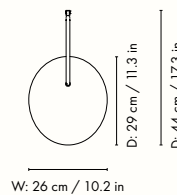

## Information

**Size:** W: 25 x H: 136 x D: 42 cm /  
W: 9.8 x H: 53.5 x D: 16.5 in  
**Material:** Solid black marble base/Solid travertine base. Powder coated iron structure and aluminium lampshade. Electrical components. E14 socket. 2.6 metre fabric cord. Matte off-white inside  
**Care:** Wipe with a damp cloth  
**Voltage:** 220-240V - 50Hz  
**Light source:** E14 max 12 watt LED. Bulb not included  
**Info:** Direction of lampshade can be adjusted. Separate version for US. Registered design  
**Certifications:** CE, UKCA, RoHs. Only approved for EU/NO/CH/SAA/UK (UK plug version for UK)  
**Classification:** IP20, Class II  
**Country of origin:** China  
**Net weight:** 11.7 kg  
**Packsize:** 1

## Information

**Size:** W: 26 x H: 127 x D: 44 cm /

W: 10.2 x H: 50.0 x D: 17.3 in

**Material:** Powder coated iron structure and aluminium lampshade matte Off-white inside.

Electrical components E14 socket 2.6 metre fabric cord with on/off switch

## Measurements

## Information

**Size:** W: 26 x H: 47 x D: 44 cm /  
W: 10.2 x H: 18.5 x D: 17.3 in

**Material:** Powder coated iron structure and aluminium lampshade matte off-white inside.  
Electrical components E14 socket 2.6 metre fabric cord with on/off switch