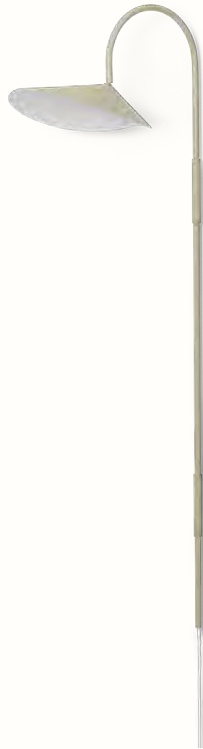

# Arum Floor Lamp

A study in contrasts, our Arum Floor Lamp is distinguished by its asymmetrical shade that rests on a slender metal stem and travertine base. The curved, petal-shaped shade is painted white on the underside to evenly distribute soft, ambient light. Use it to brighten a dark corner or place next to a lounge chair to spotlight a favourite book, adjusting the shade to the perfect angle.

# Arum Table Lamp

Distinguished by its solid marble base, slender stem and asymmetrical shade, our Arum Table Lamp is a study in contrasts and balance. Crafted in beige powder-coated metal and travertine, the petal-shaped shade appears to float from the stem-like rod. Emitting soft, ambient illumination, it's ideally placed on a home office desk or sideboard.

## Measurements

# Arum Swivel Wall Lamp Tall

The Arum Swivel Wall Lamp Tall is characterised by an organic shape that is elegantly suspended from a curved metal arch in a leaf-like manner. With the matte, off-white inside of the shade, the lamp provides a soft, evenly distributed light. The arm of the lamp includes a swivel mount, allowing the lamp to turn in all directions, ensuring that the Arum Swivel Wall Lamp Tall will provide optimal light in every situation. The lamp includes a fabric cord with a switch and comes with a wall bracket, making it easy to mount the Arum Swivel Wall Lamp Tall on your desired wall.