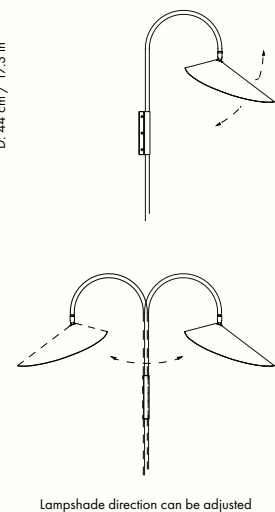

## Information

**Size:** W: 26 x H: 127 x D: 44 cm /

W: 10.2 x H: 50.0 x D: 17.3 in

**Material:** Powder coated iron structure and aluminium lampshade matte Off-white inside.

Electrical components E14 socket 2.6 metre fabric cord with on/off switch

## Measurements

# Arum Swivel Wall Lamp

The Arum Swivel Wall Lamp is characterised by an organic shape that is elegantly suspended from a curved metal arch in a leaf-like manner. With the matte, off-white inside of the shade, the lamp provides a soft, evenly distributed light. The arm of the lamp includes a swivel mount, allowing the lamp to turn in all directions, ensuring that the Arum Swivel Wall Lamp will provide optimal light in every situation. The lamp includes a fabric cord with a switch and comes with a wall bracket, making it easy to mount the Arum Swivel Wall Lamp on your desired wall.

## Information

**Size:** W: 26 x H: 47 x D: 44 cm /  
W: 10.2 x H: 18.5 x D: 17.3 in

**Material:** Powder coated iron structure and aluminium lampshade matte off-white inside.  
Electrical components E14 socket 2.6 metre fabric cord with on/off switch