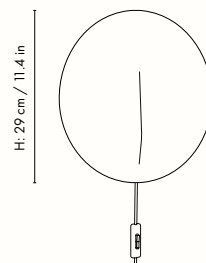

Measurements

Lampshade direction can be adjusted