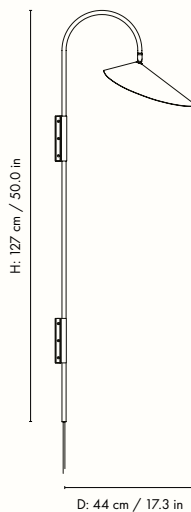

## Information

**Size:** W: 20.5 x H: 50 x D: 34 cm /

W: 8.1 x H: 19.7 x D: 13.4 in

**Material:** Solid black marble base/Solid travertine base. Powder coated iron structure and aluminium lampshade. Electrical components. E14 socket.

## Information

**Size:** W: 26 x H: 127 x D: 44 cm /

W: 10.2 x H: 50.0 x D: 17.3 in

**Material:** Powder coated iron structure and aluminium lampshade matte Off-white inside.

Electrical components E14 socket 2.6 metre fabric cord with on/off switch

## Measurements

## Information

**Size:** W: 26 x H: 47 x D: 44 cm /  
W: 10.2 x H: 18.5 x D: 17.3 in

**Material:** Powder coated iron structure and aluminium lampshade matte off-white inside.  
Electrical components E14 socket 2.6 metre fabric cord with on/off switch