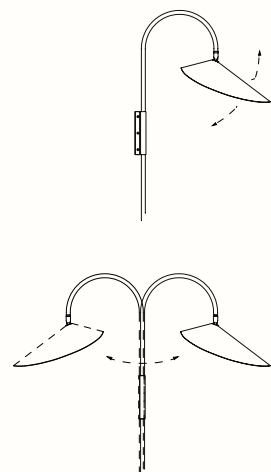

## Information

**Size:** W: 26 x H: 127 x D: 44 cm /

W: 10.2 x H: 50.0 x D: 17.3 in

**Material:** Powder coated iron structure and aluminium lampshade matte Off-white inside.

Electrical components E14 socket 2.6 metre fabric cord with on/off switch

## Information

**Size:** W: 26 x H: 47 x D: 44 cm /  
W: 10.2 x H: 18.5 x D: 17.3 in

**Material:** Powder coated iron structure and aluminium lampshade matte off-white inside.  
Electrical components E14 socket 2.6 metre fabric cord with on/off switch

## Measurements

Lampshade direction can be adjusted

## Information

**Size:** W: 26 x H: 29 x D: 16 cm /

W: 10.2 x H: 11.4 x D: 6.3 in

**Material:** Powder coated aluminium lampshade with stainless steel bracket. E14 socket with 2.6 metre fabric cord. Matte off-white inside