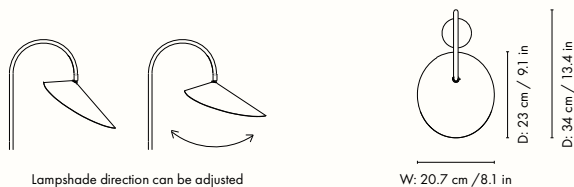

## Information

**Size:** W: 25 x H: 136 x D: 42 cm /  
W: 9.8 x H: 53.5 x D: 16.5 in  
**Material:** Solid black marble base/Solid travertine base. Powder coated iron structure and aluminium lampshade. Electrical components. E14 socket. 2.6 metre fabric cord. Matte off-white inside  
**Care:** Wipe with a damp cloth  
**Voltage:** 220-240V - 50Hz  
**Light source:** E14 max 12 watt LED. Bulb not included  
**Info:** Direction of lampshade can be adjusted. Separate version for US. Registered design  
**Certifications:** CE, UKCA, RoHs. Only approved for EU/NO/CH/SAA/UK (UK plug version for UK)  
**Classification:** IP20, Class II  
**Country of origin:** China  
**Net weight:** 11.7 kg  
**Packsize:** 1

## Information

**Size:** W: 20.5 x H: 50 x D: 34 cm /

W: 8.1 x H: 19.7 x D: 13.4 in

**Material:** Solid black marble base/Solid travertine base. Powder coated iron structure and aluminium lampshade. Electrical components. E14 socket.

## Measurements

## Information

**Size:** W: 26 x H: 127 x D: 44 cm /

W: 10.2 x H: 50.0 x D: 17.3 in

**Material:** Powder coated iron structure and aluminium lampshade matte Off-white inside.

Electrical components E14 socket 2.6 metre fabric cord with on/off switch