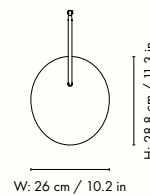

## Information

**Size:** W: 26 x H: 127 x D: 44 cm /

W: 10.2 x H: 50.0 x D: 17.3 in

**Material:** Powder coated iron structure and aluminium lampshade matte Off-white inside.

Electrical components E14 socket 2.6 metre fabric cord with on/off switch

## Measurements

## Information

**Size:** W: 26 x H: 47 x D: 44 cm /  
W: 10.2 x H: 18.5 x D: 17.3 in

**Material:** Powder coated iron structure and aluminium lampshade matte off-white inside.  
Electrical components E14 socket 2.6 metre fabric cord with on/off switch

## Measurements

Lampshade direction can be adjusted