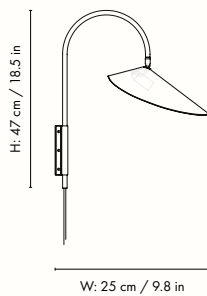

Measurements

Lampshade direction can be adjusted