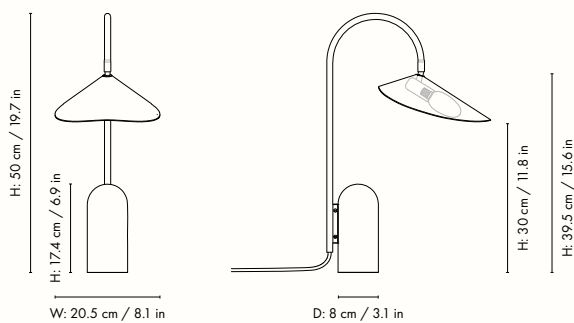

## Information

**Size:** W: 25 x H: 136 x D: 42 cm /  
W: 9.8 x H: 53.5 x D: 16.5 in  
**Material:** Solid black marble base/Solid travertine base. Powder coated iron structure and aluminium lampshade. Electrical components. E14 socket. 2.6 metre fabric cord. Matte off-white inside  
**Care:** Wipe with a damp cloth  
**Voltage:** 220-240V - 50Hz  
**Light source:** E14 max 12 watt LED. Bulb not included  
**Info:** Direction of lampshade can be adjusted. Separate version for US. Registered design  
**Certifications:** CE, UKCA, RoHs. Only approved for EU/NO/CH/SAA/UK (UK plug version for UK)  
**Classification:** IP20, Class II  
**Country of origin:** China  
**Net weight:** 11.7 kg  
**Packsize:** 1

## Information

**Size:** W: 20.5 x H: 50 x D: 34 cm /

W: 8.1 x H: 19.7 x D: 13.4 in

**Material:** Solid black marble base/Solid travertine base. Powder coated iron structure and aluminium lampshade. Electrical components. E14 socket.

## Measurements

## Information

**Size:** W: 26 x H: 127 x D: 44 cm /

W: 10.2 x H: 50.0 x D: 17.3 in

**Material:** Powder coated iron structure and aluminium lampshade matte Off-white inside.

Electrical components E14 socket 2.6 metre fabric cord with on/off switch