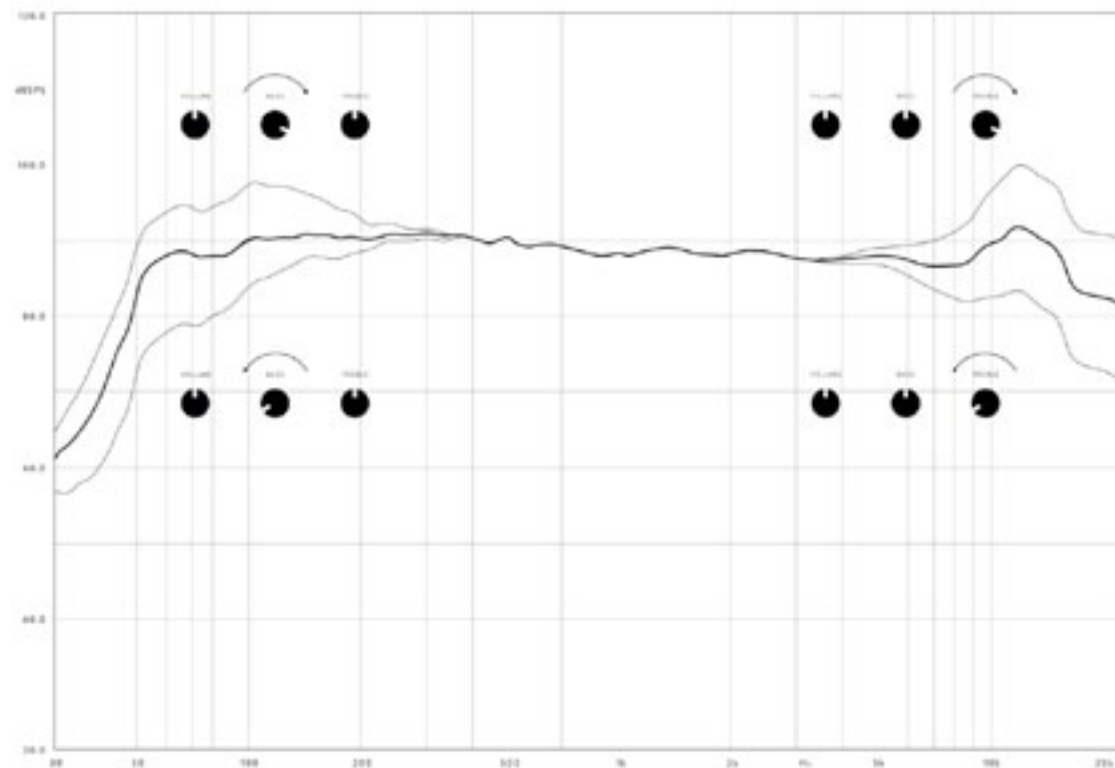

The original Transparent Speaker is built by high quality materials and components. It's size and performance is sufficient to fill any living room with loud and great sounding music.

This speaker has been praised for its design and its audio quality. Rich bass, clear mid range and crisp highs, our speaker aims to produce a "transparent sound", which means to have a neutral tuning and stay true to the recording. The front panel does however offer controls for any further adjustments, seems like some people need a bit more bass in their lives.

PRODUCT SPECIFICATIONS

Dimensions (mm): 420 × 330 × 106

Weight: 11 kg

L/R Drivers: 2 × 3" (Full Range)

Woofer: 1 × 6.5"

Amplifier: Built in (Active)

Output power: 80 - 100 W

Sealed Cabinet Volume: 10,2 l

Frequency Response: 35 Hz - 20 KHz ±5Db

High Quality Digital Signal Processing (DSP)

Front Controls: Bass, Treble and Volume

Line in: 2 x 3,5mm (front and back)

Usb Power Out Socket In Back

Cables: 2 X Audio Cables (long and short), 2 X Power